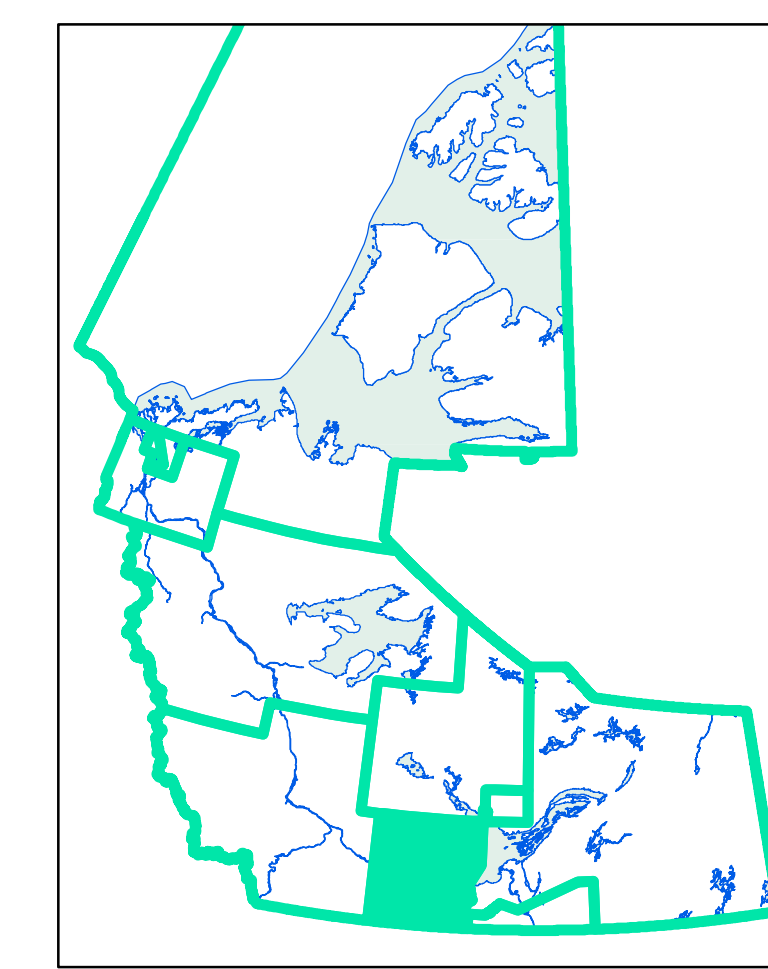

Fort Providence

Kakisa

Deh Cho
Polling Divisions

Electoral District of Deh Cho

Hay River Dene Reserve -
Old Town

Hay River Dene Reserve -
New Town

Enterprise