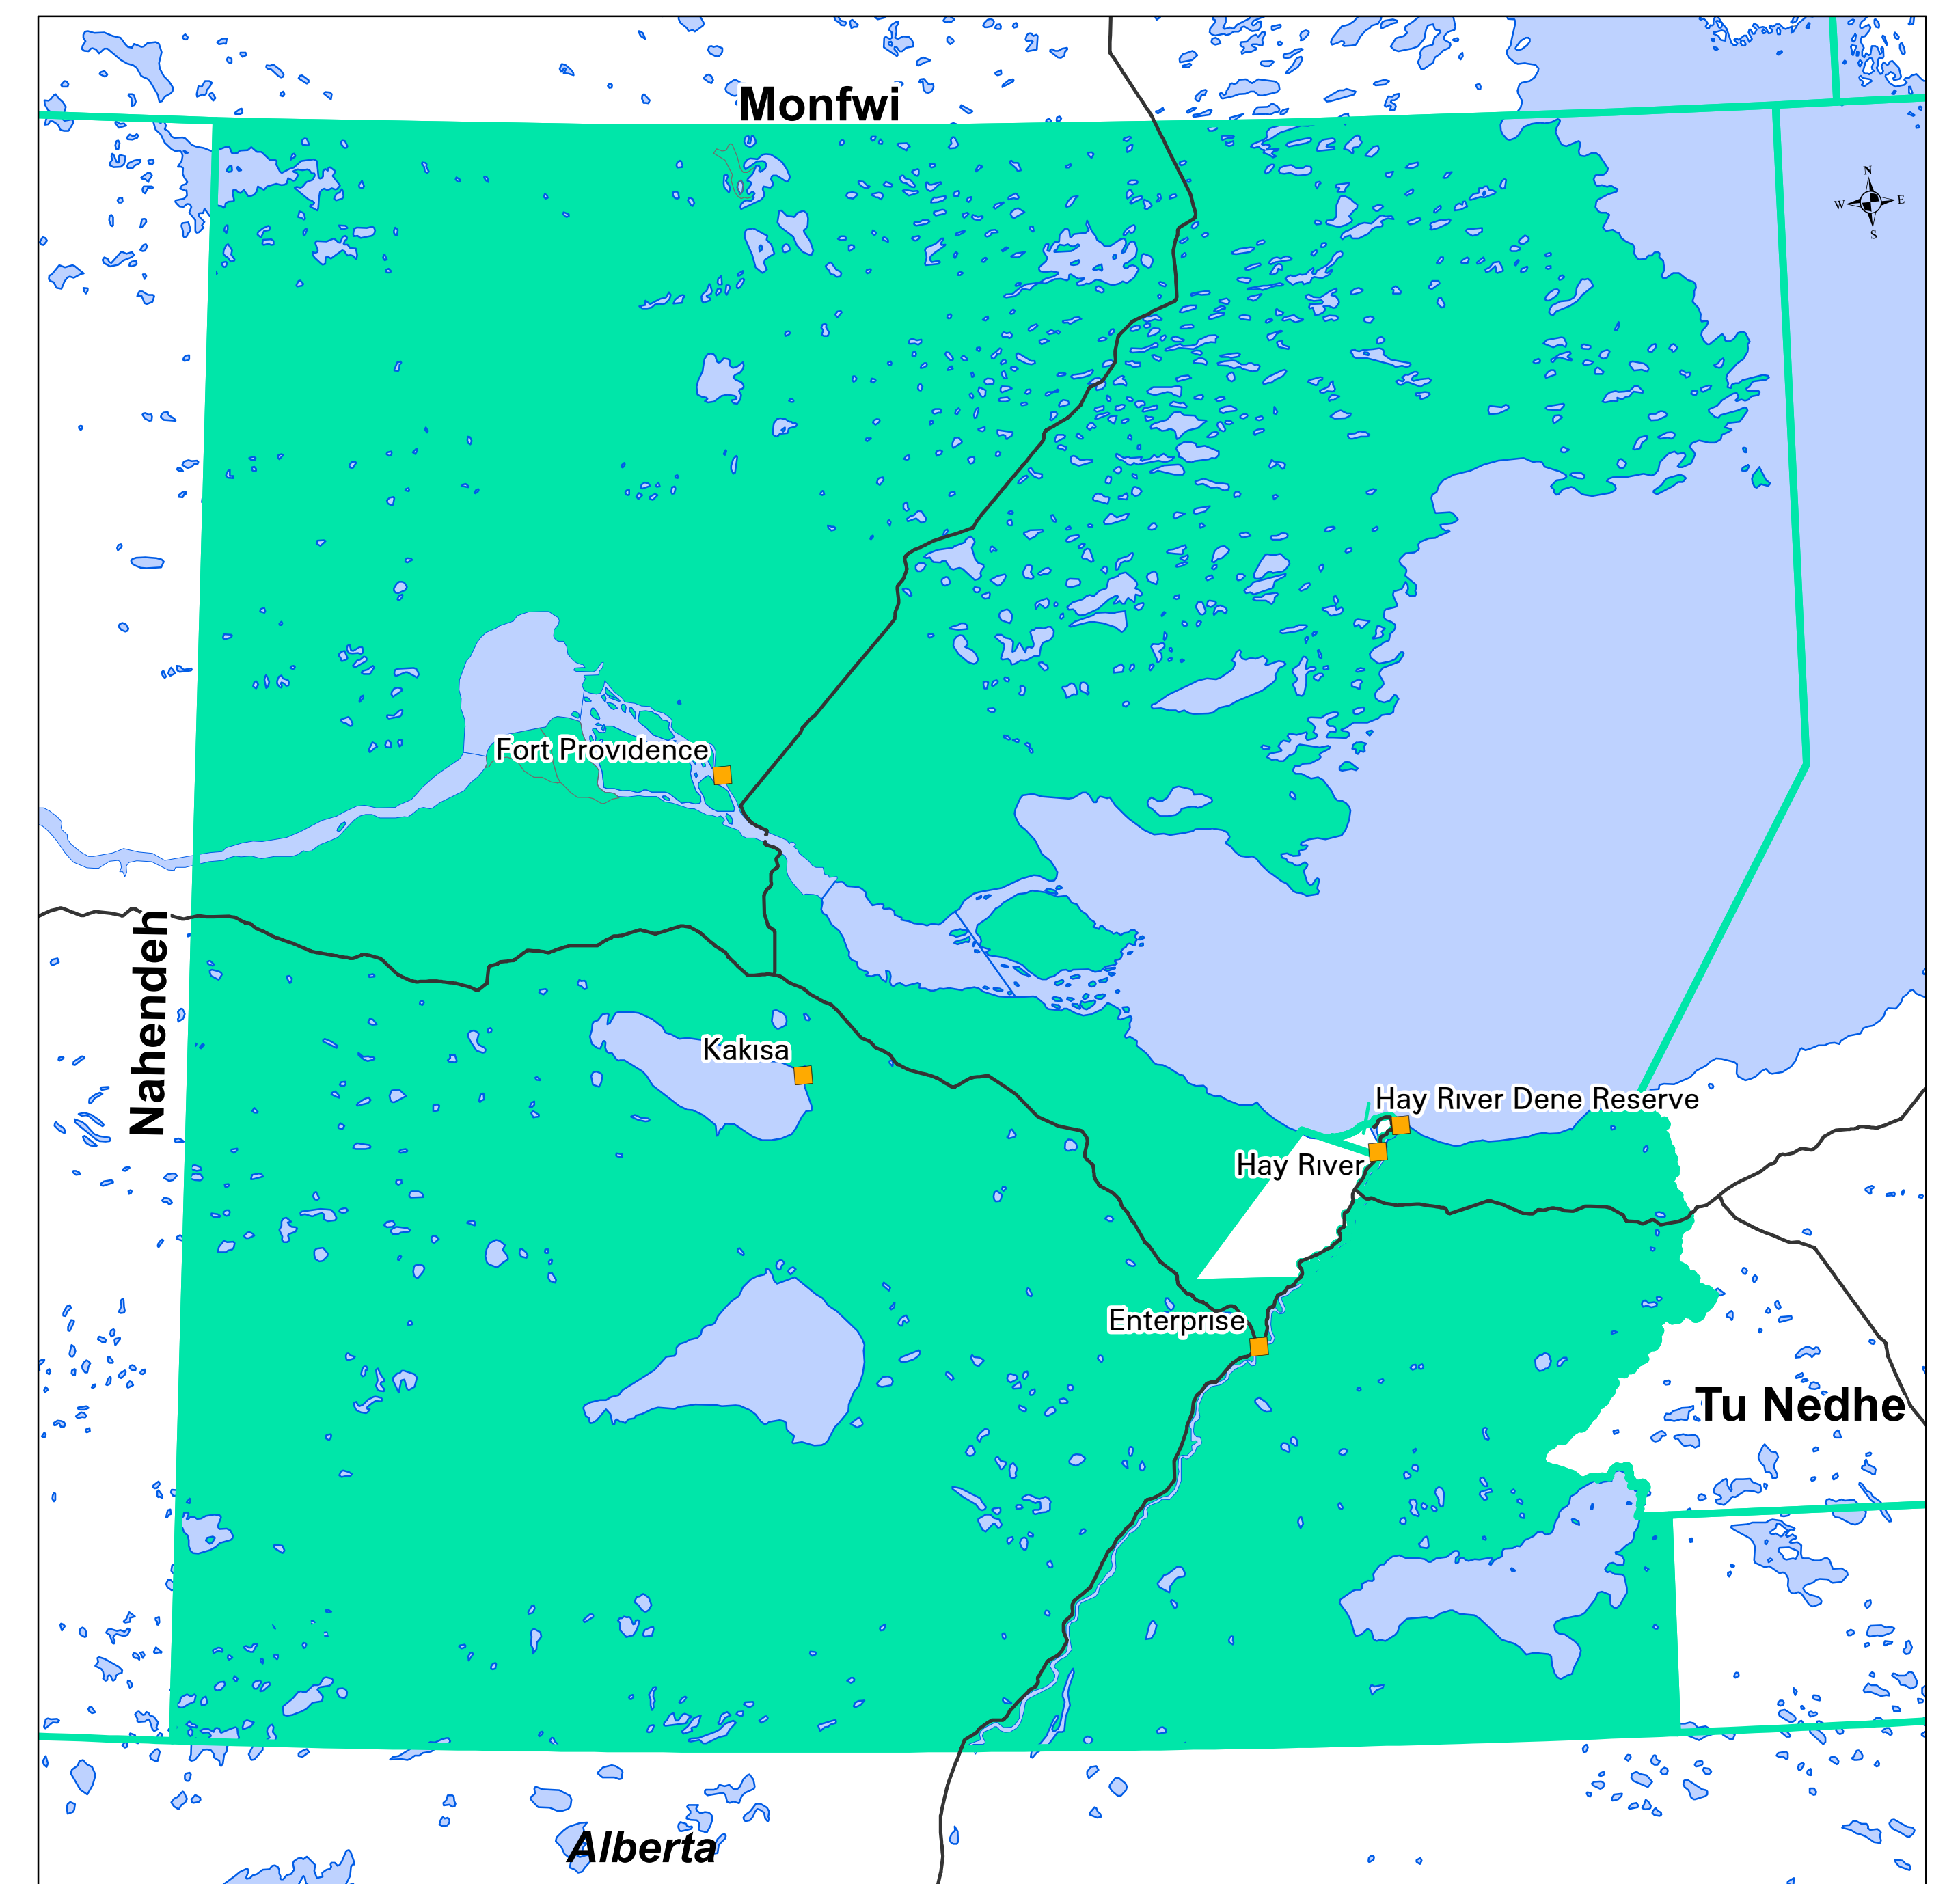

Fort Providence

Kakisa

Deh Cho
Polling Divisions

Electoral District of Deh Cho

Hay River Dene Reserve -
Old Town

Hay River Dene Reserve -
New Town

Enterprise