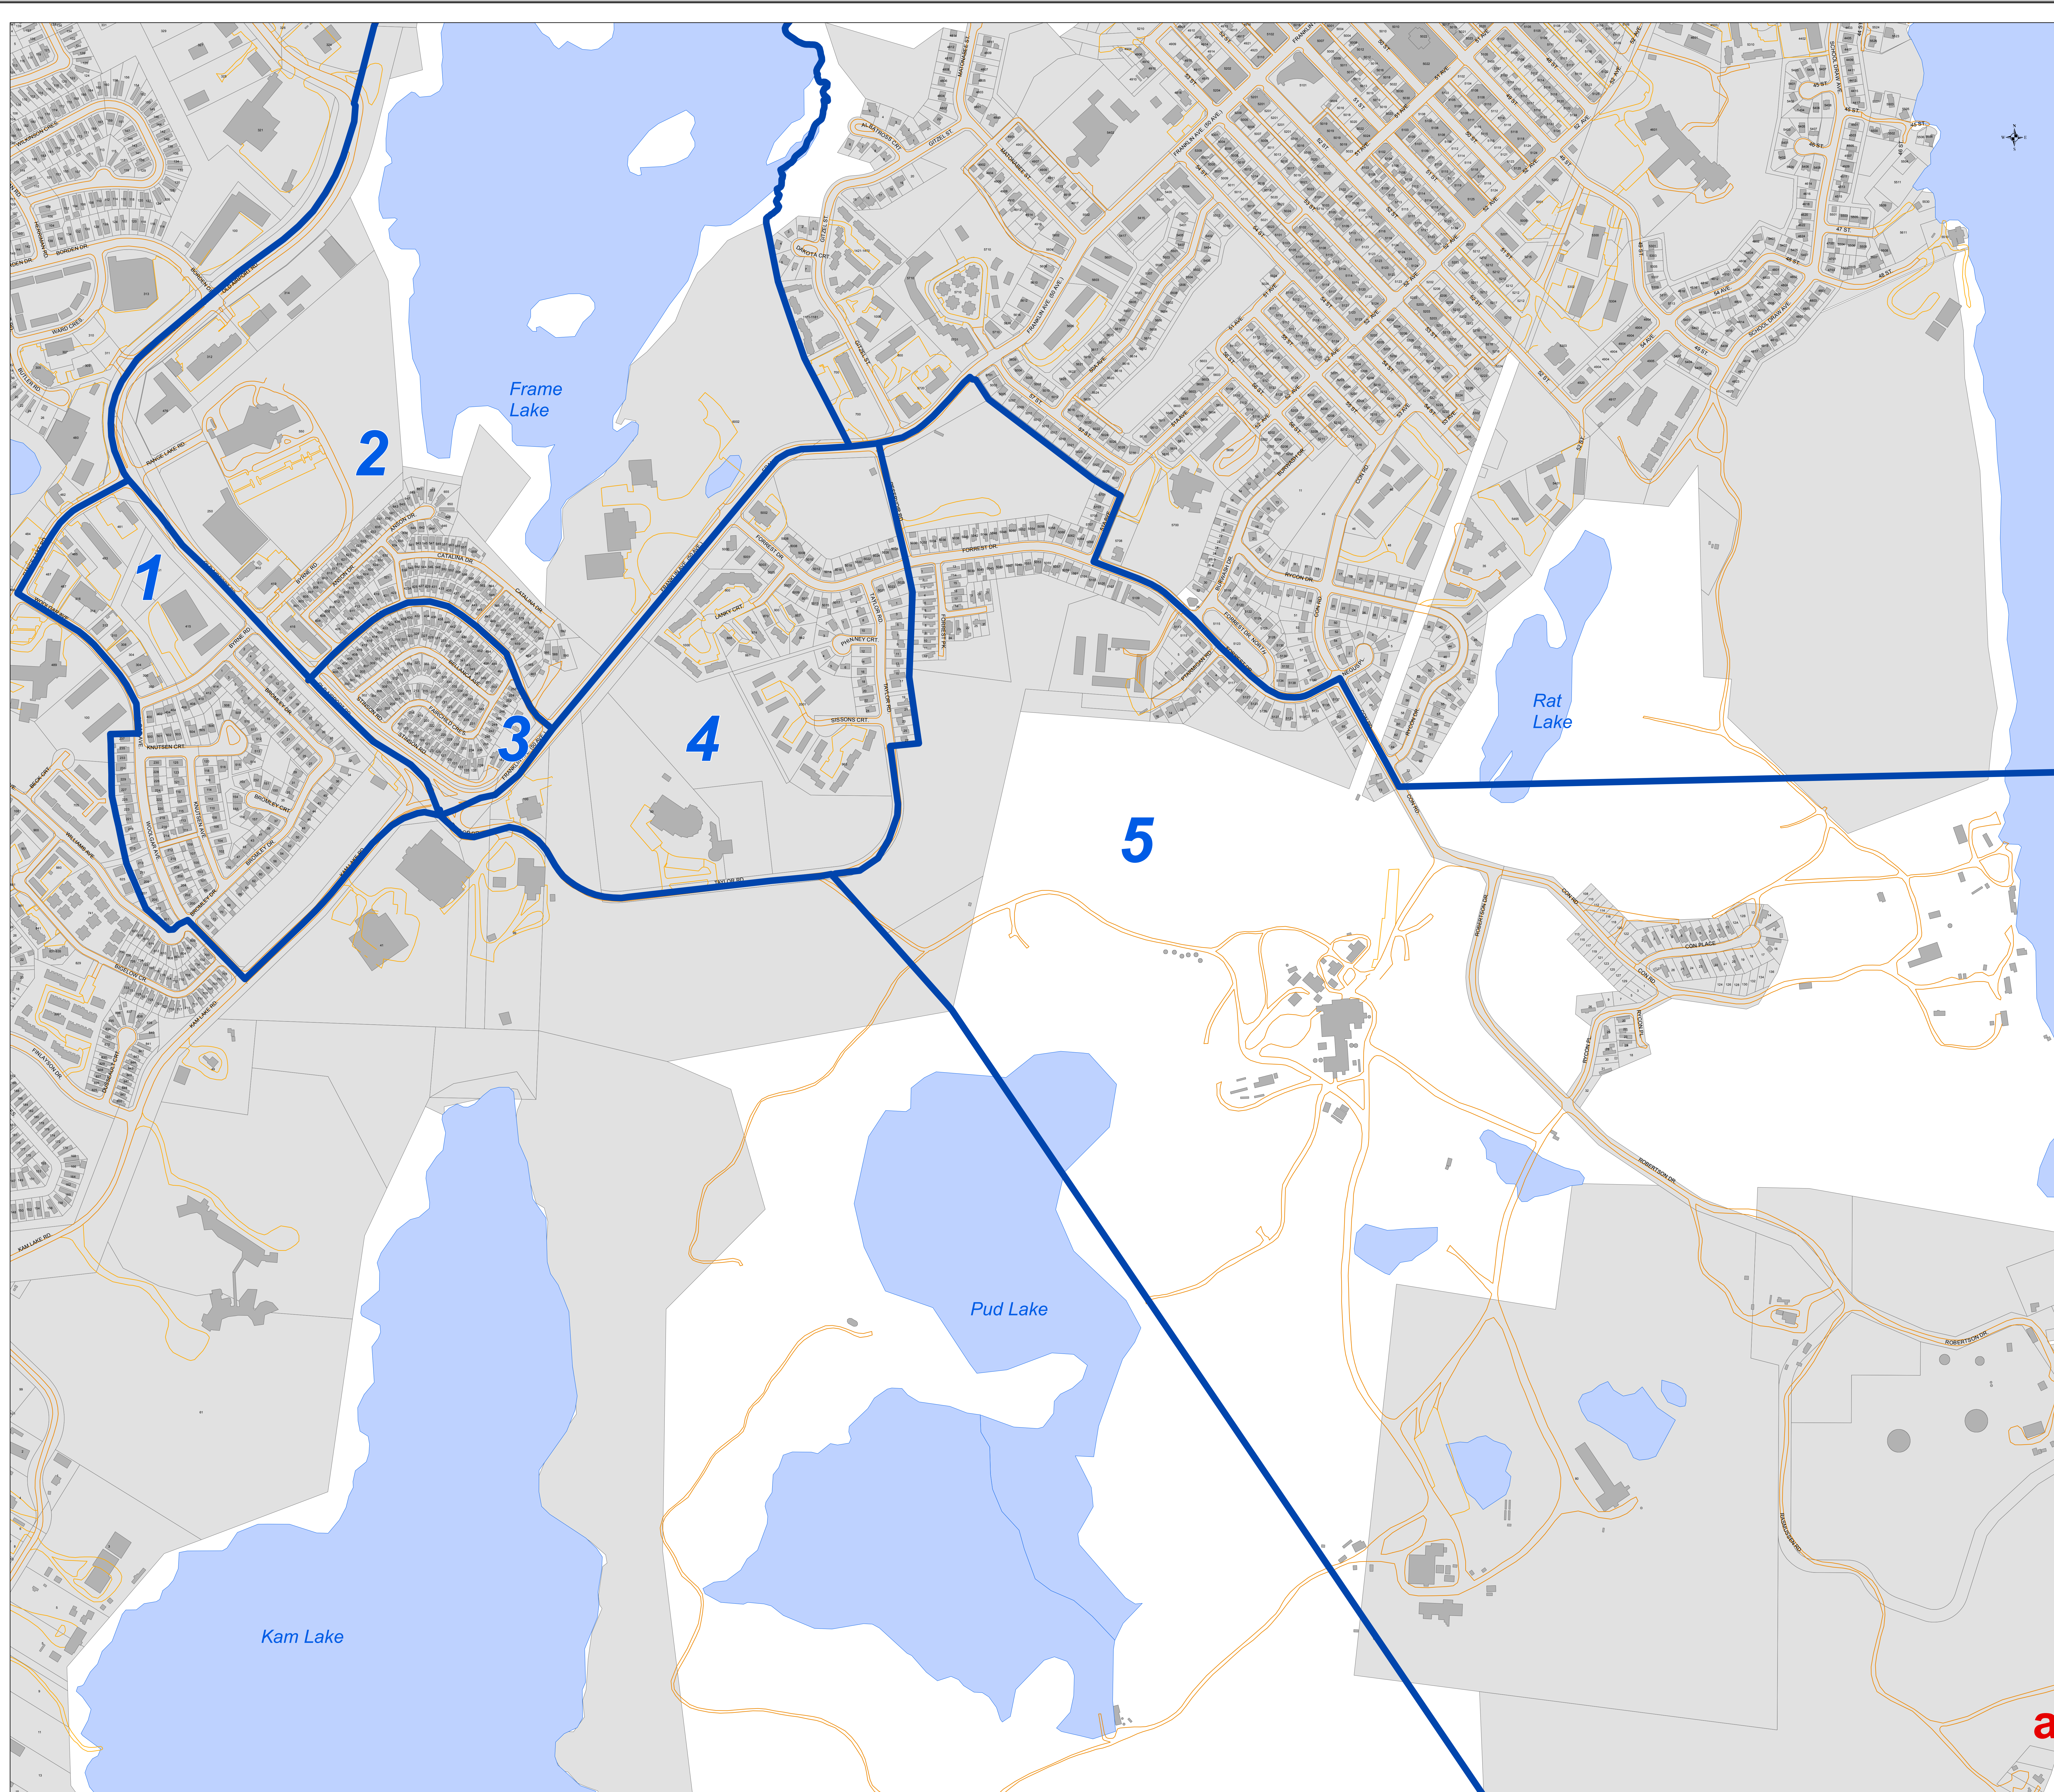

Frame Lake  
Polling Divisions

Electoral District of Frame Lake

Frame Lake

Frame Lake - main residential