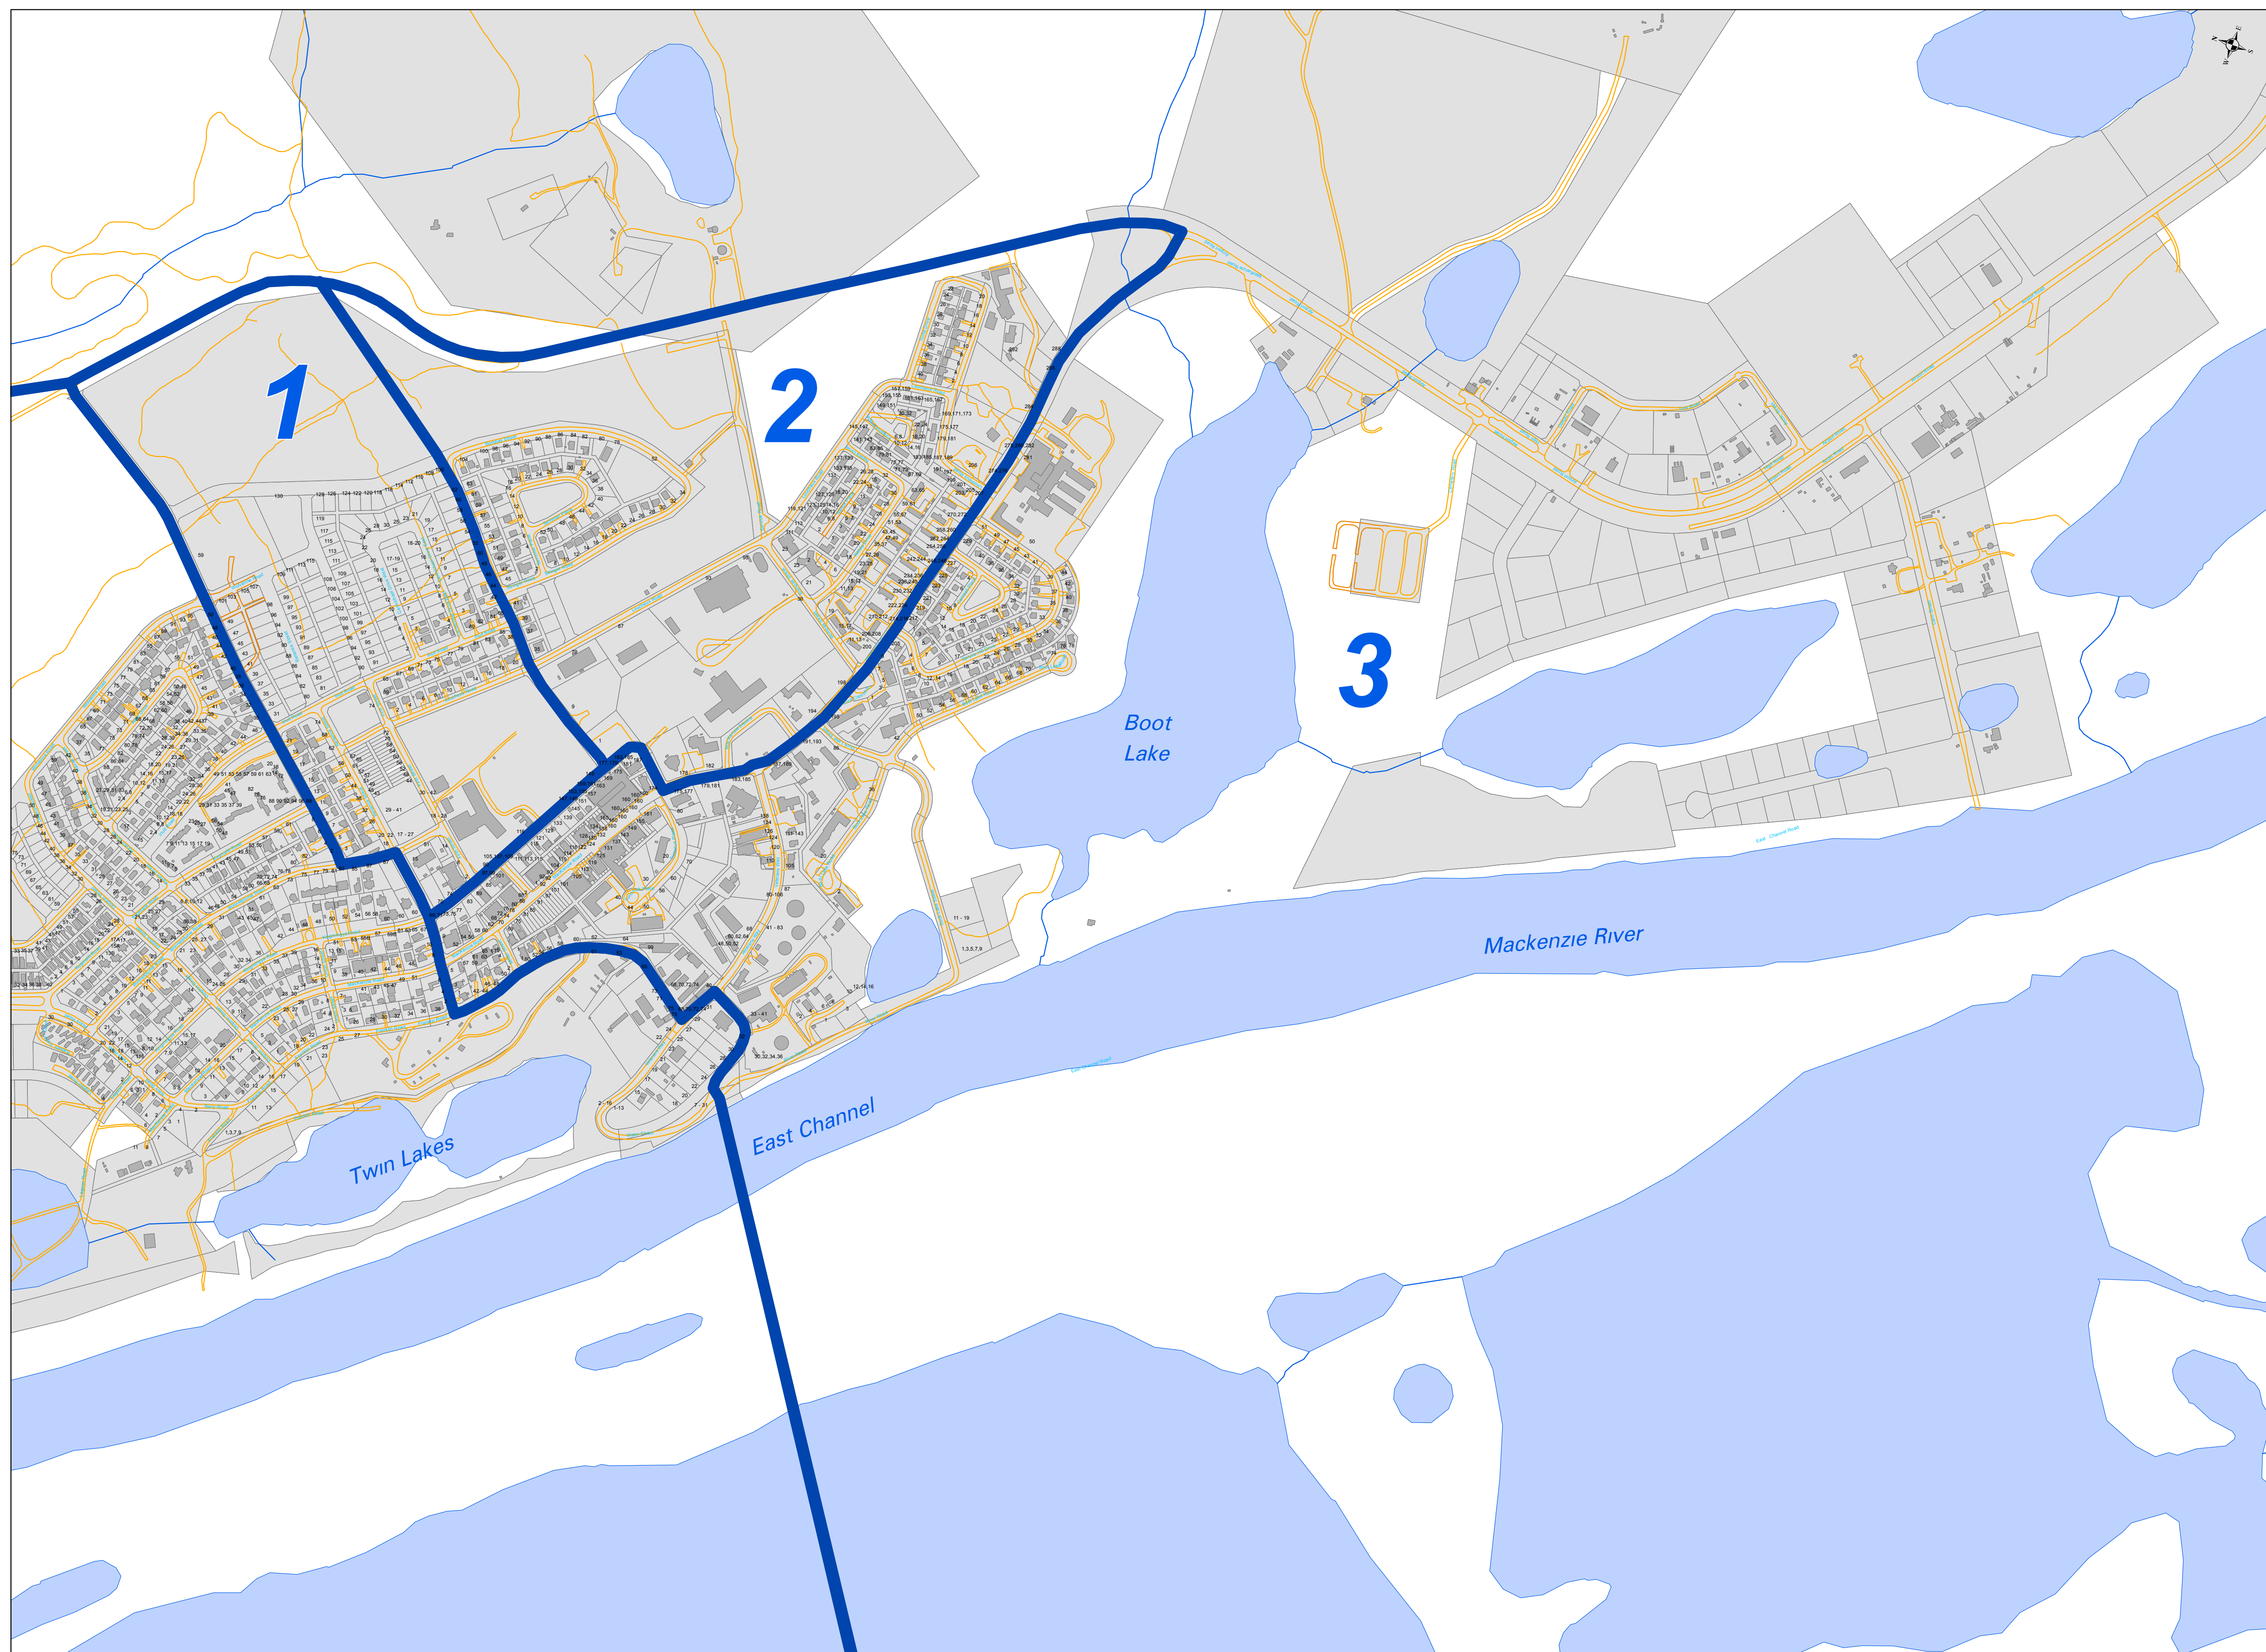

Inuvik Boot Lake - main residential