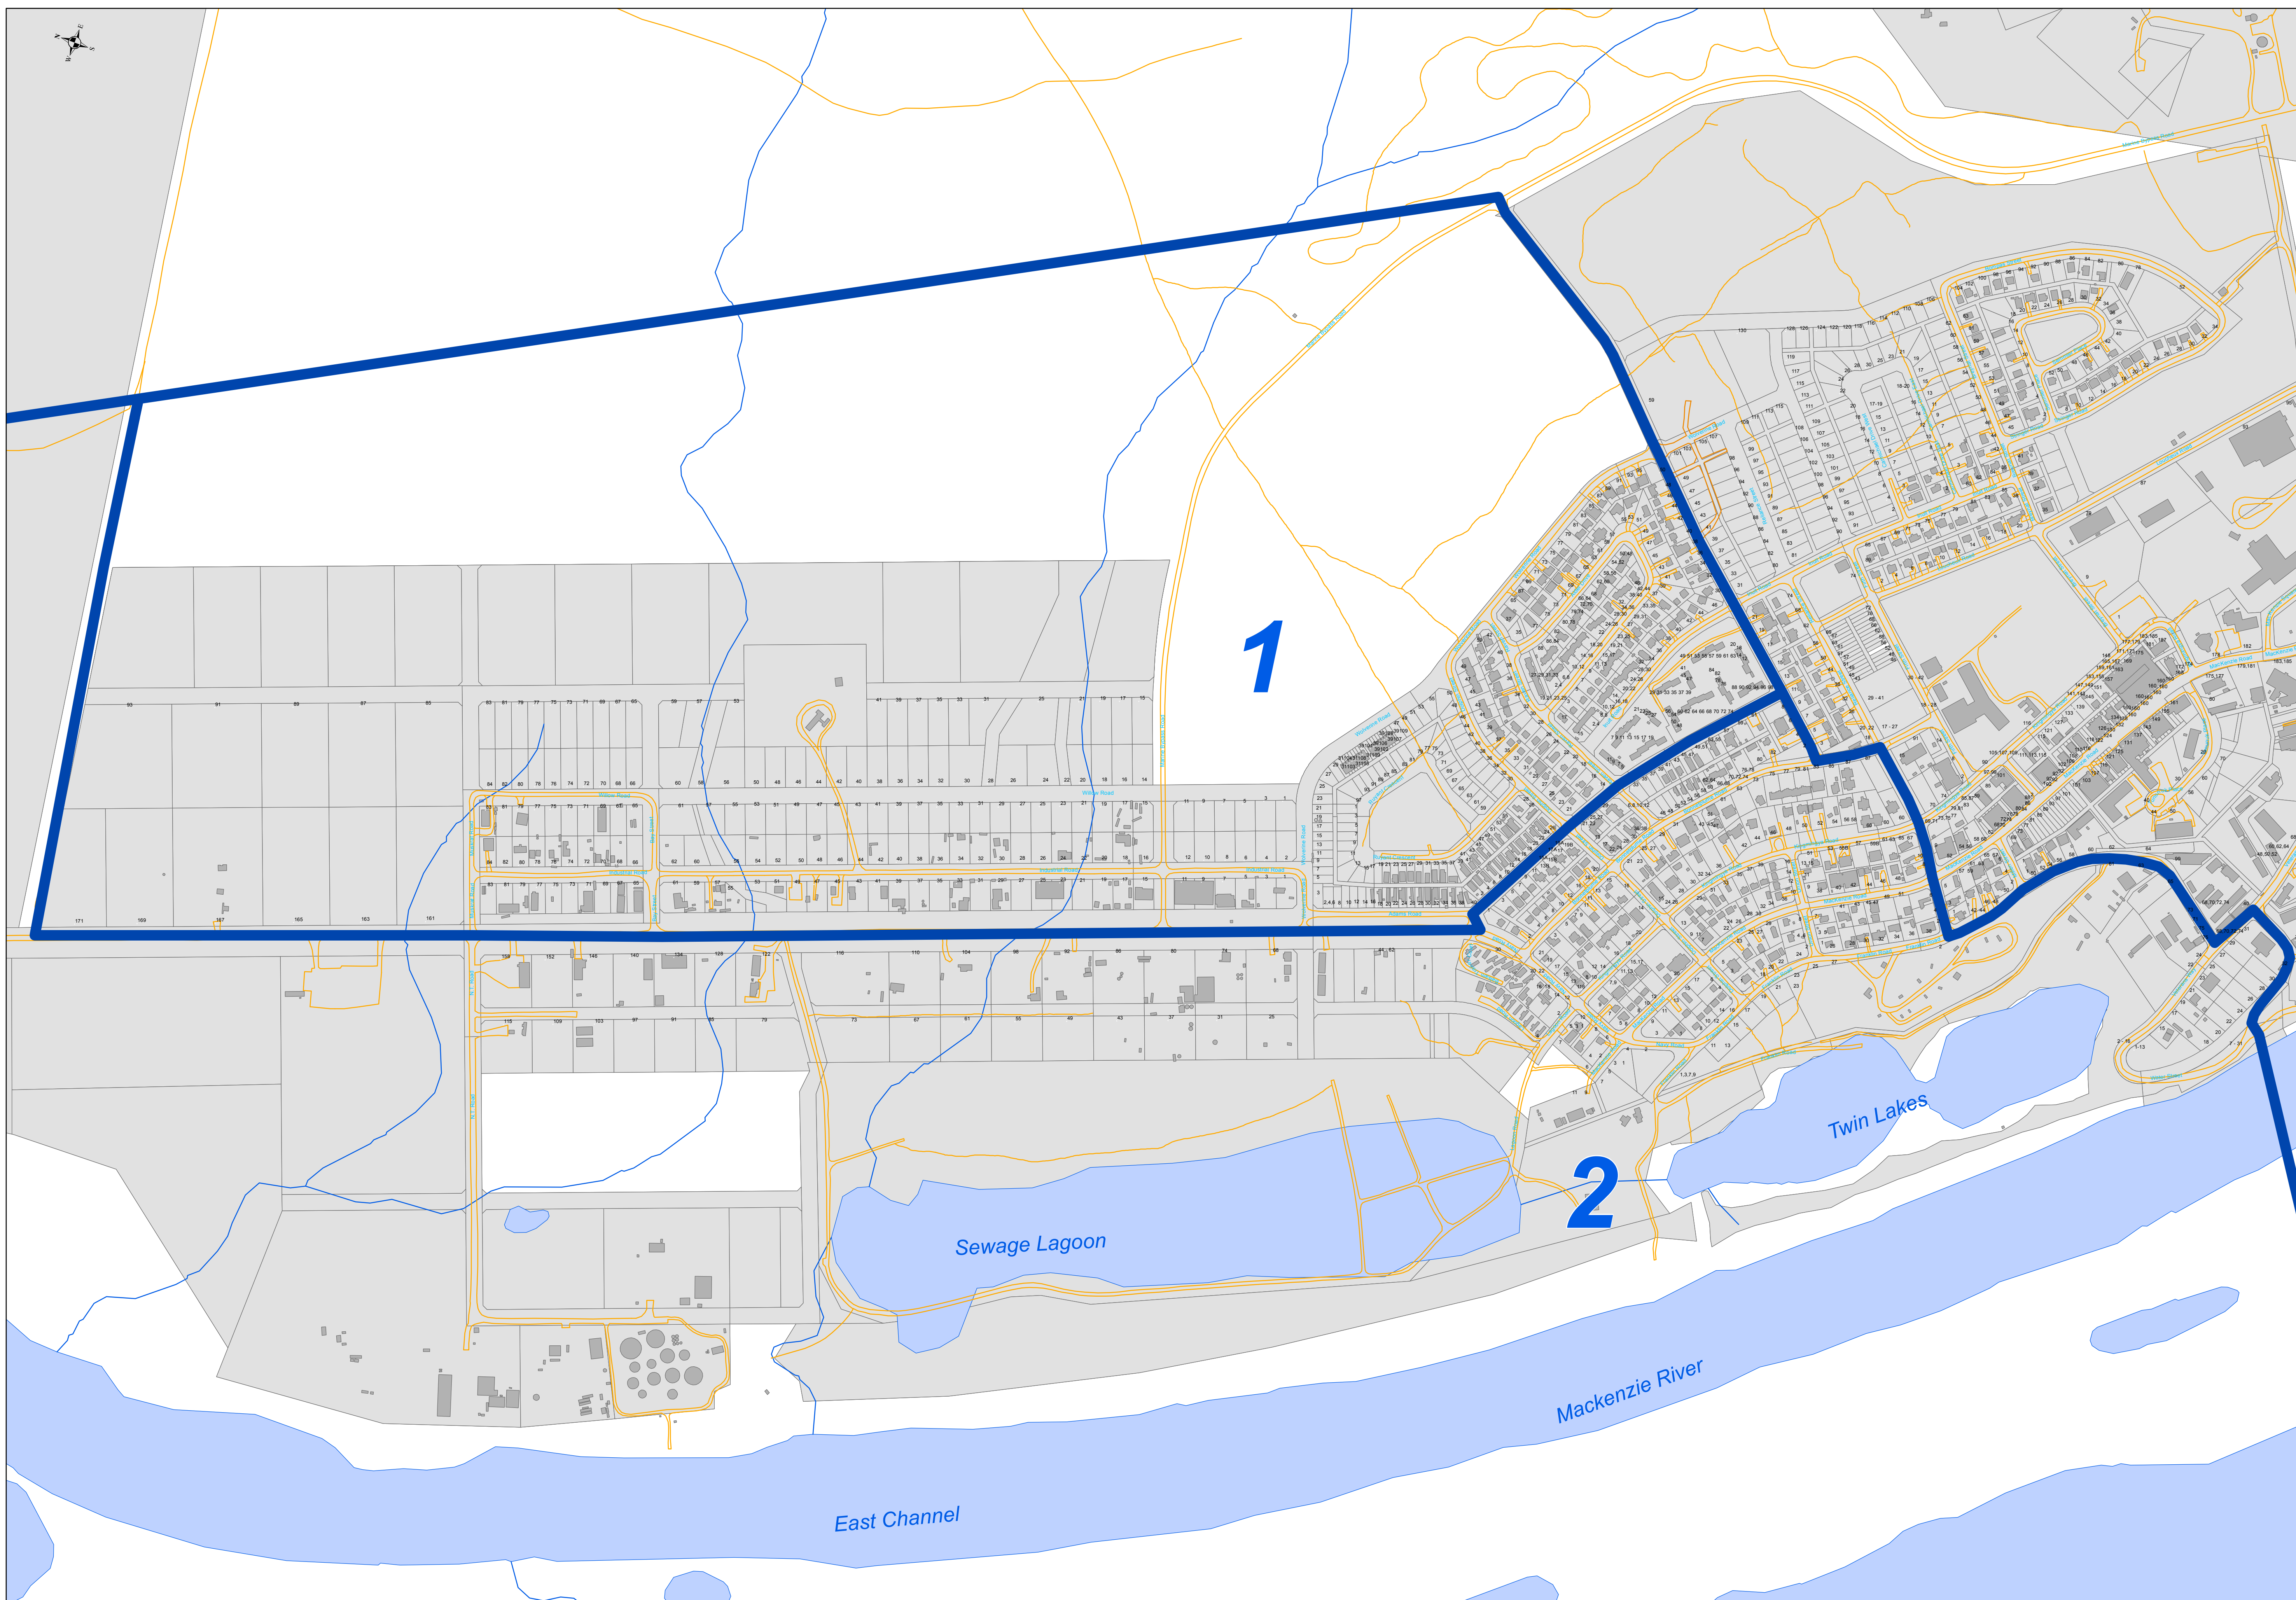

Inuvik Twin Lakes Polling Divisions

Inuvik Twin Lakes - main residential