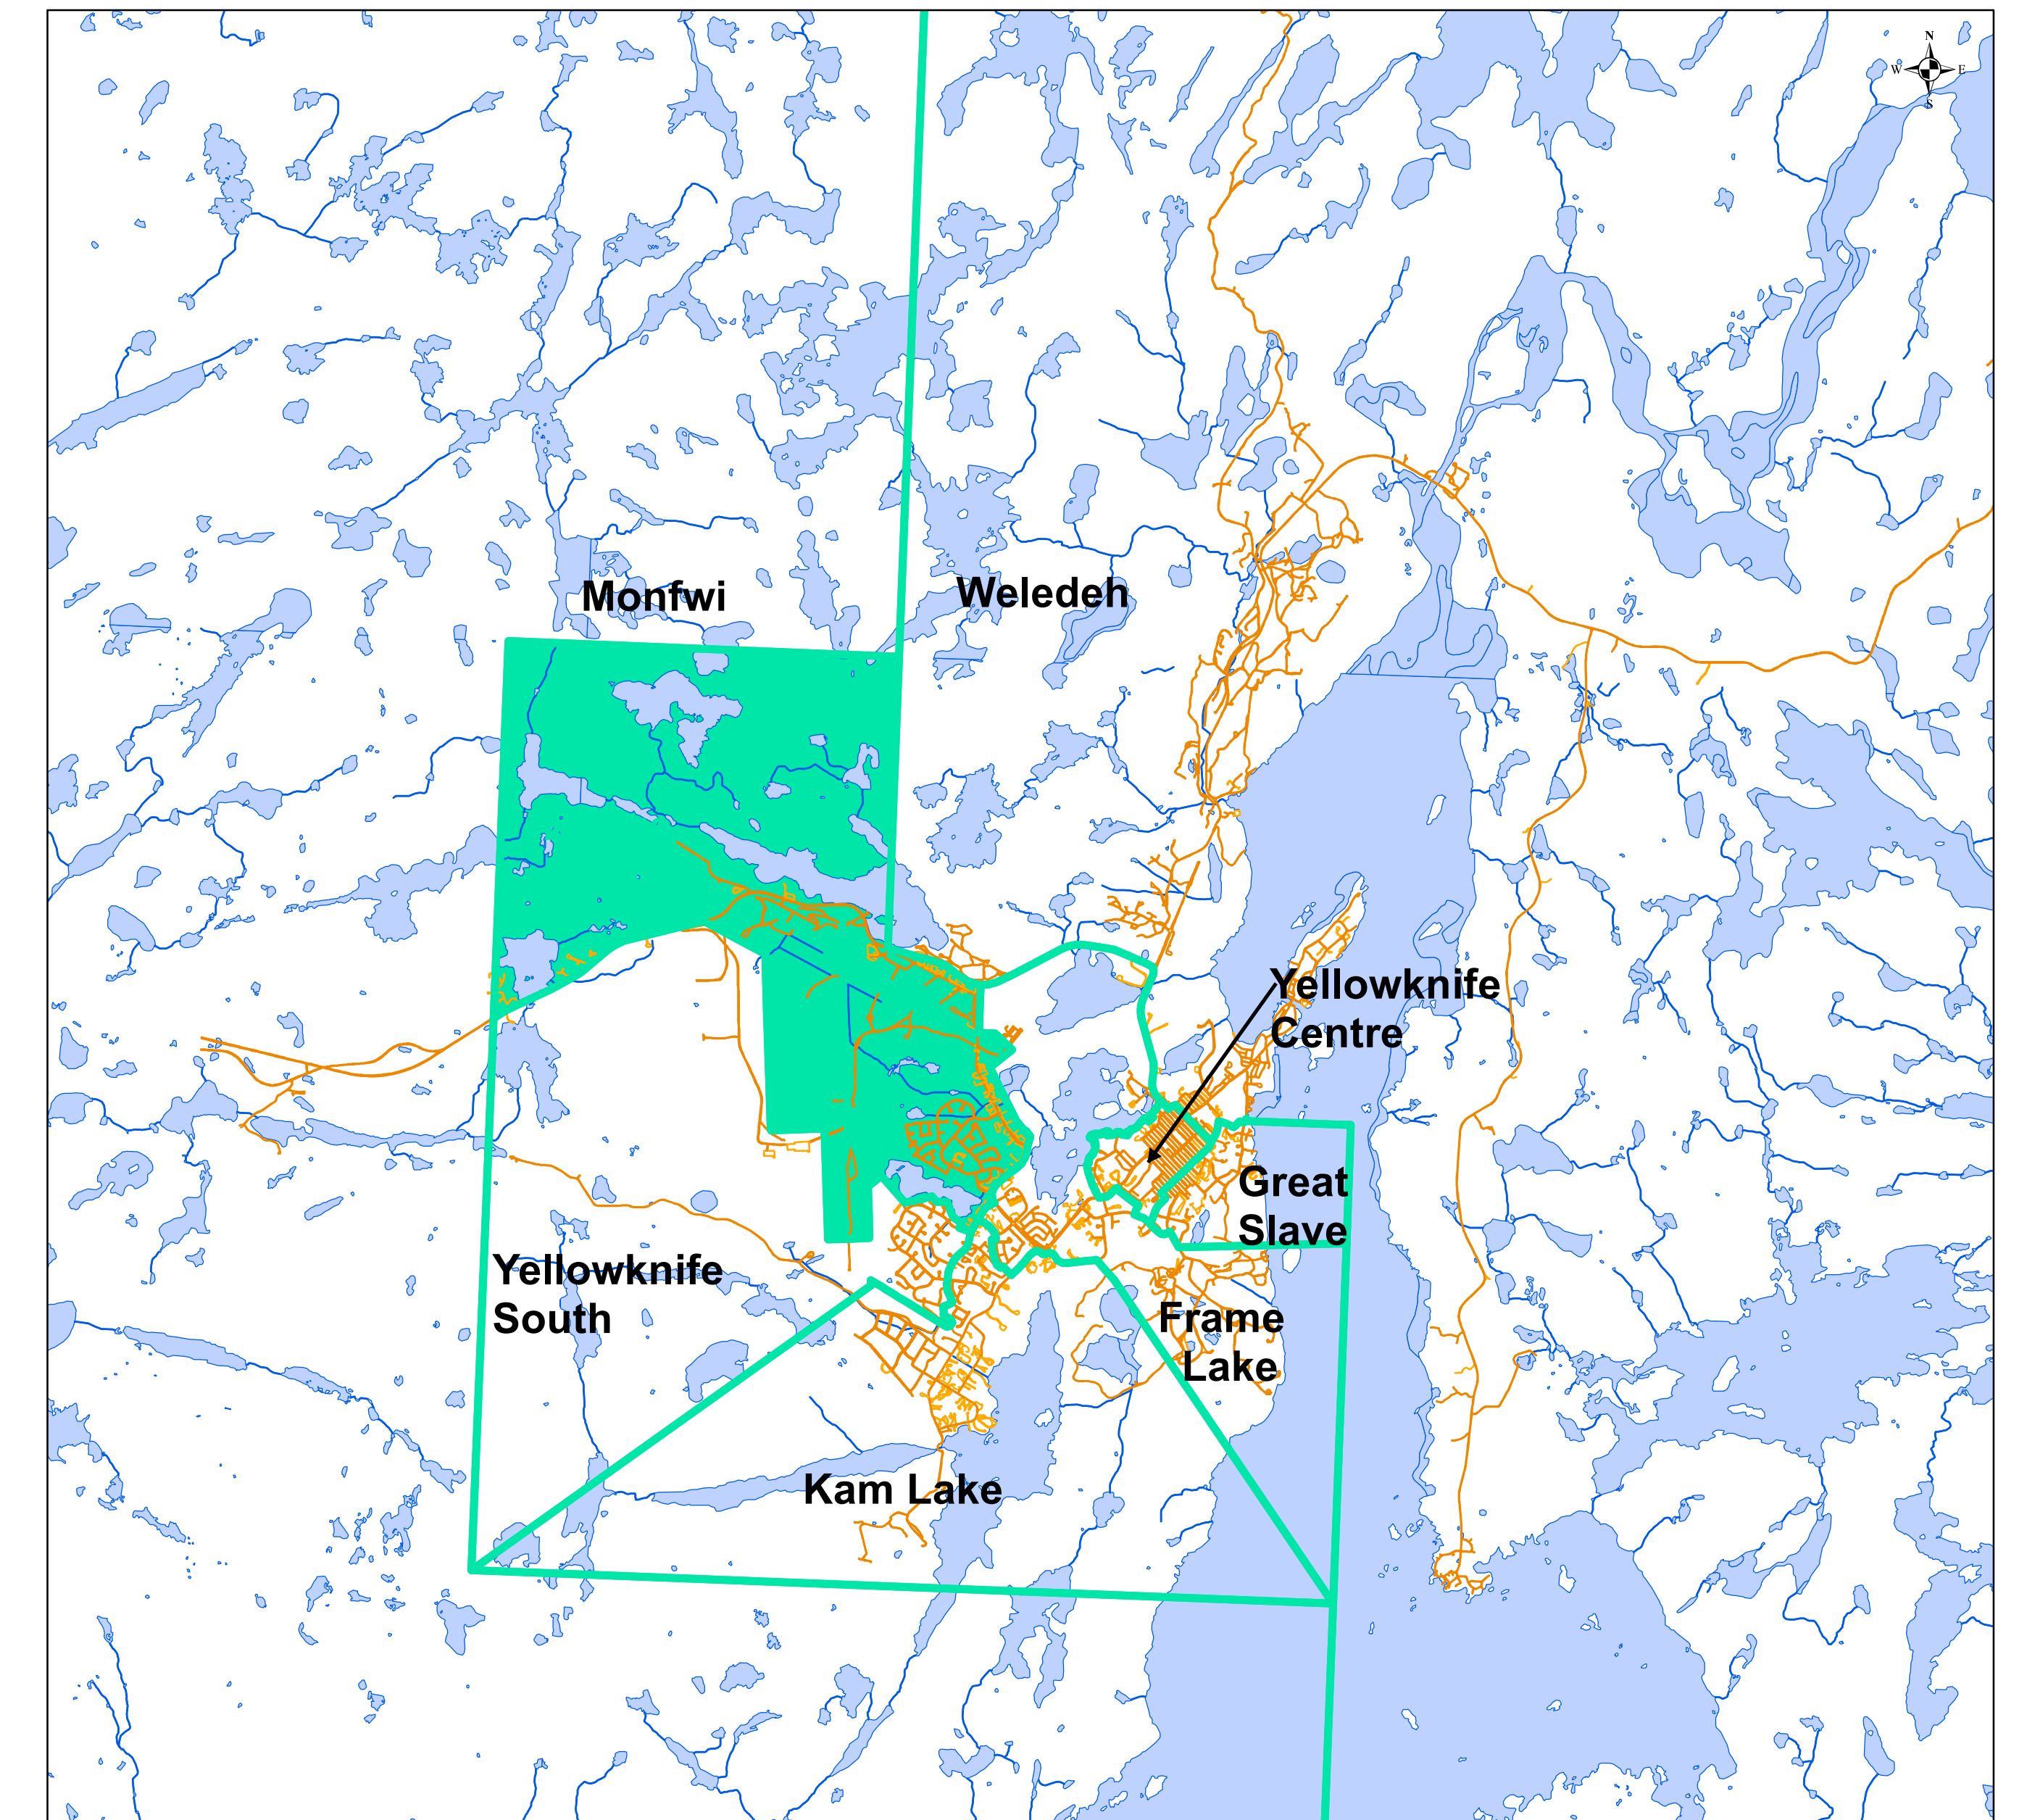

Range Lake - main residential

ELECTIONSNWT
ÉLECTIONSTNO

Range Lake Polling Divisions

Electoral District of Range Lake

Range Lake