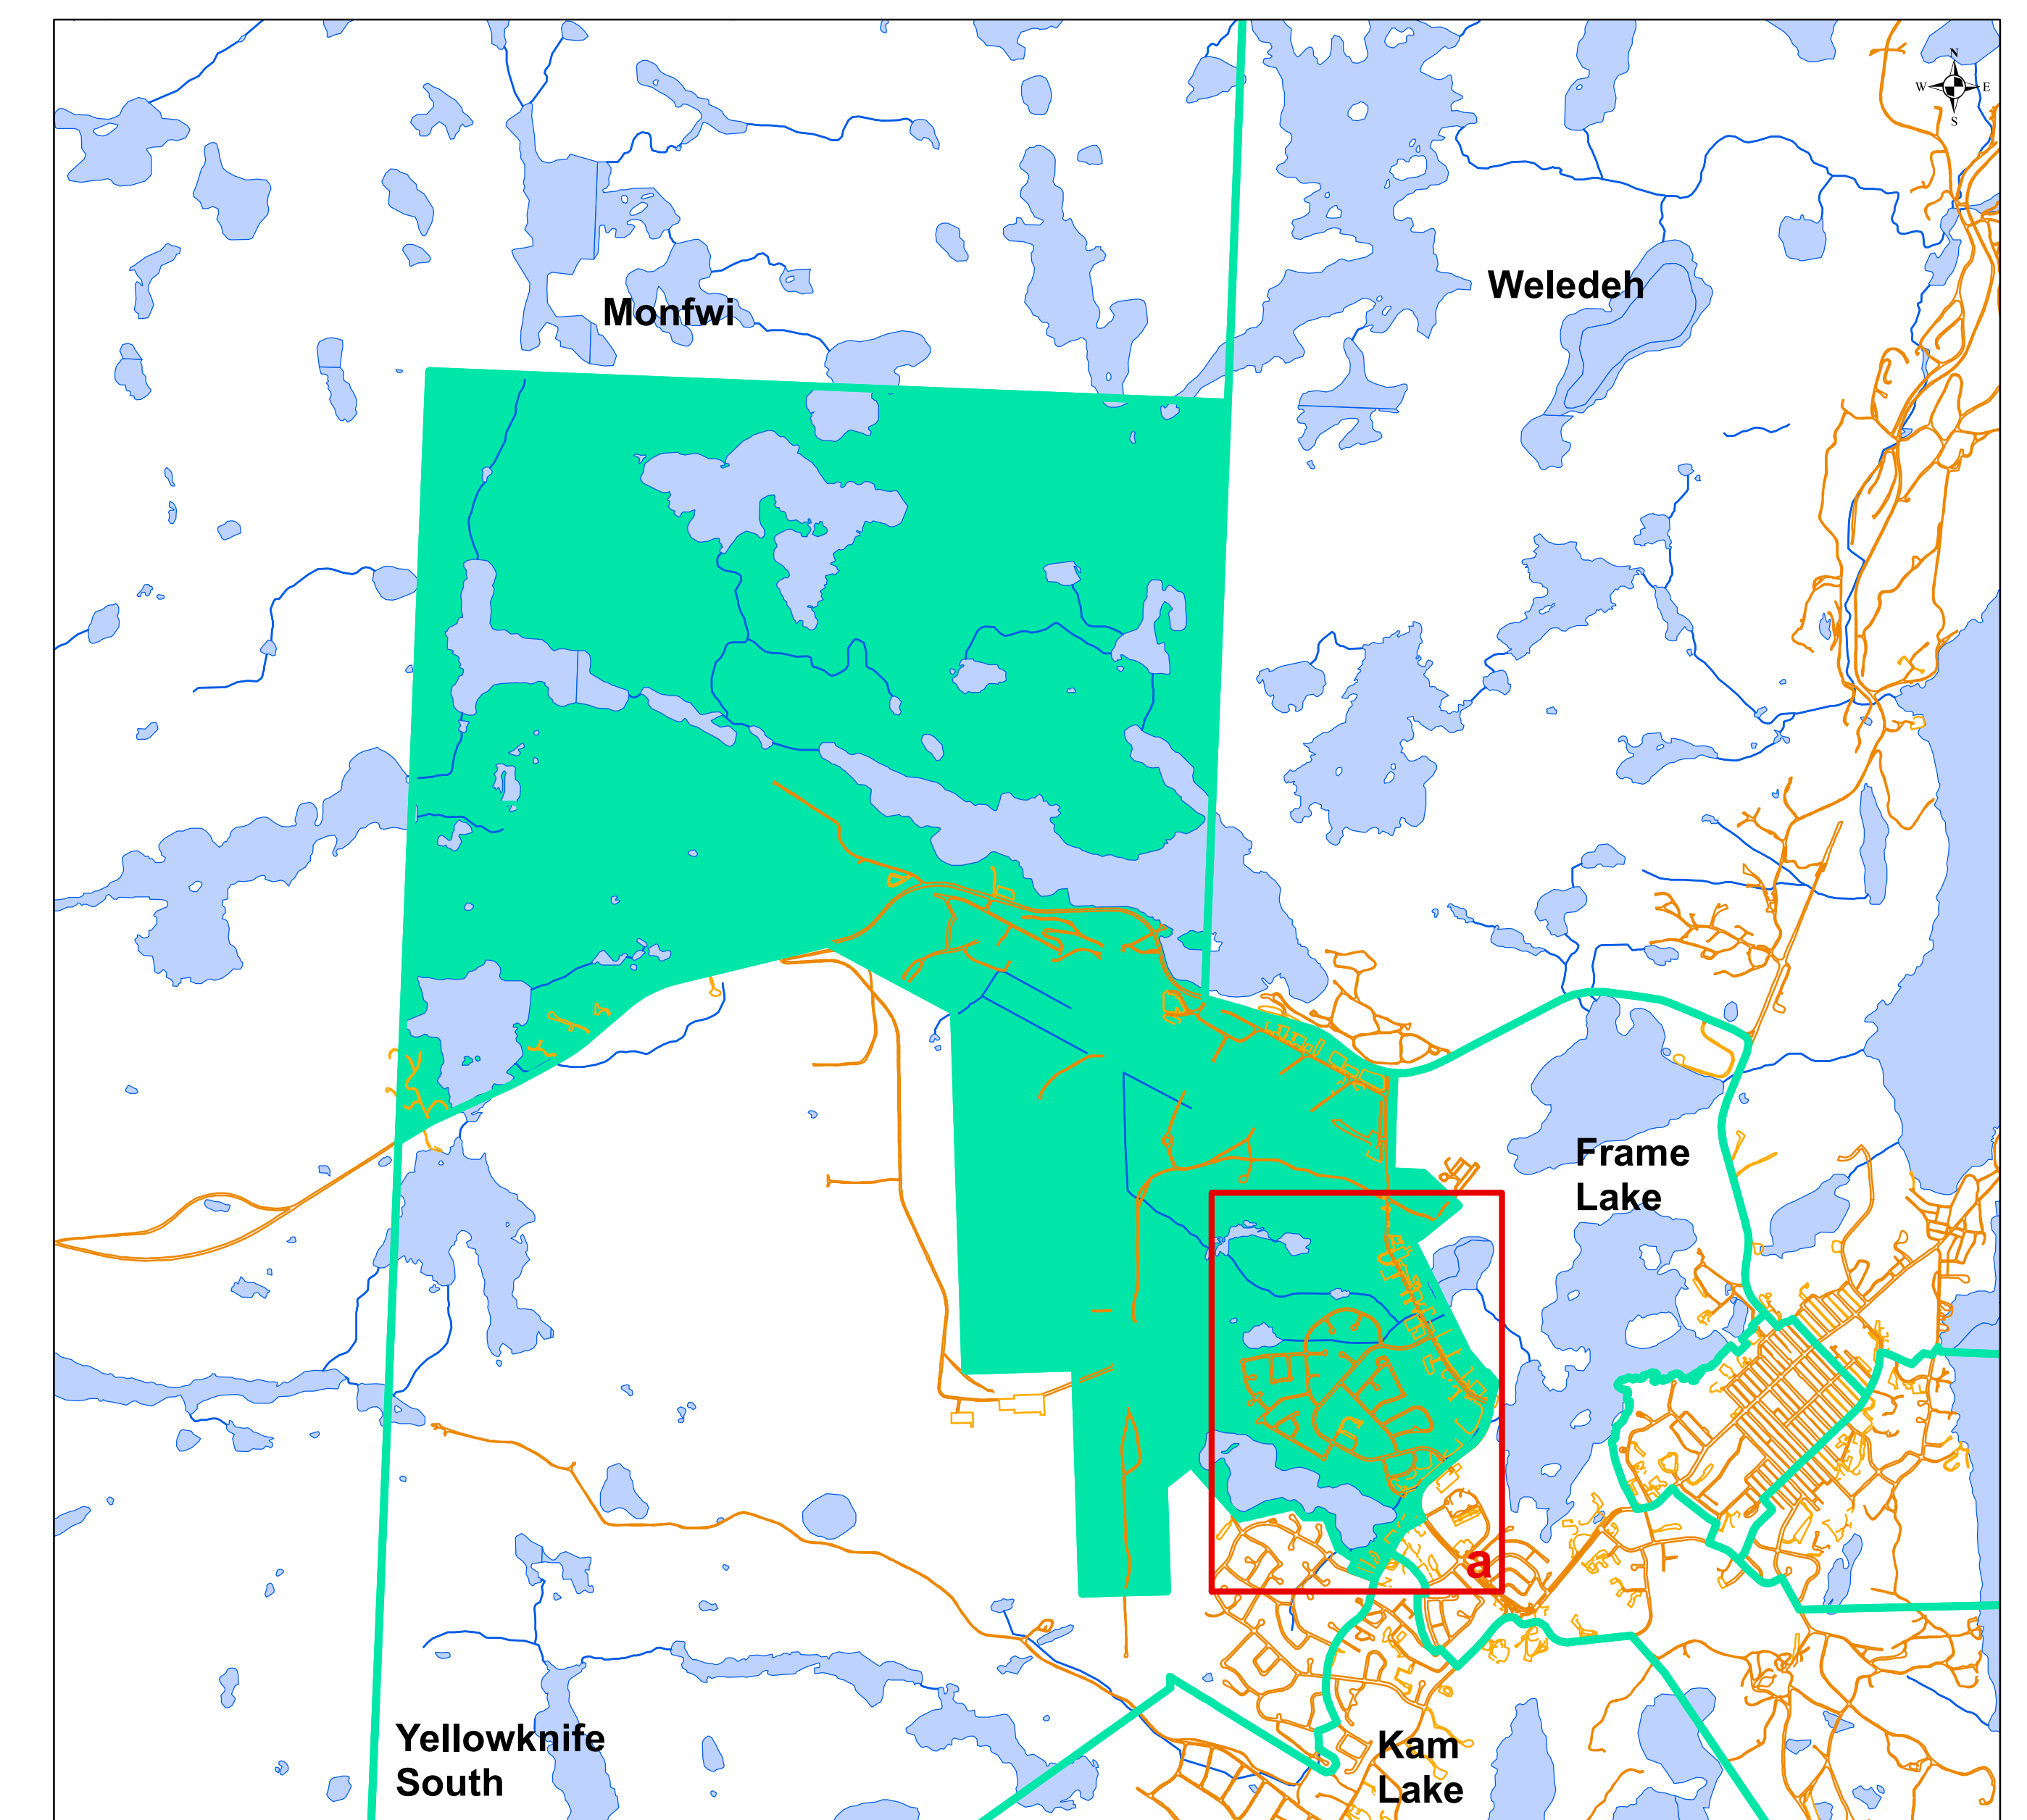

Range Lake - main residential

ELECTIONSNWT
ÉLECTIONSTNO

Range Lake Polling Divisions

Electoral District of Range Lake

Range Lake