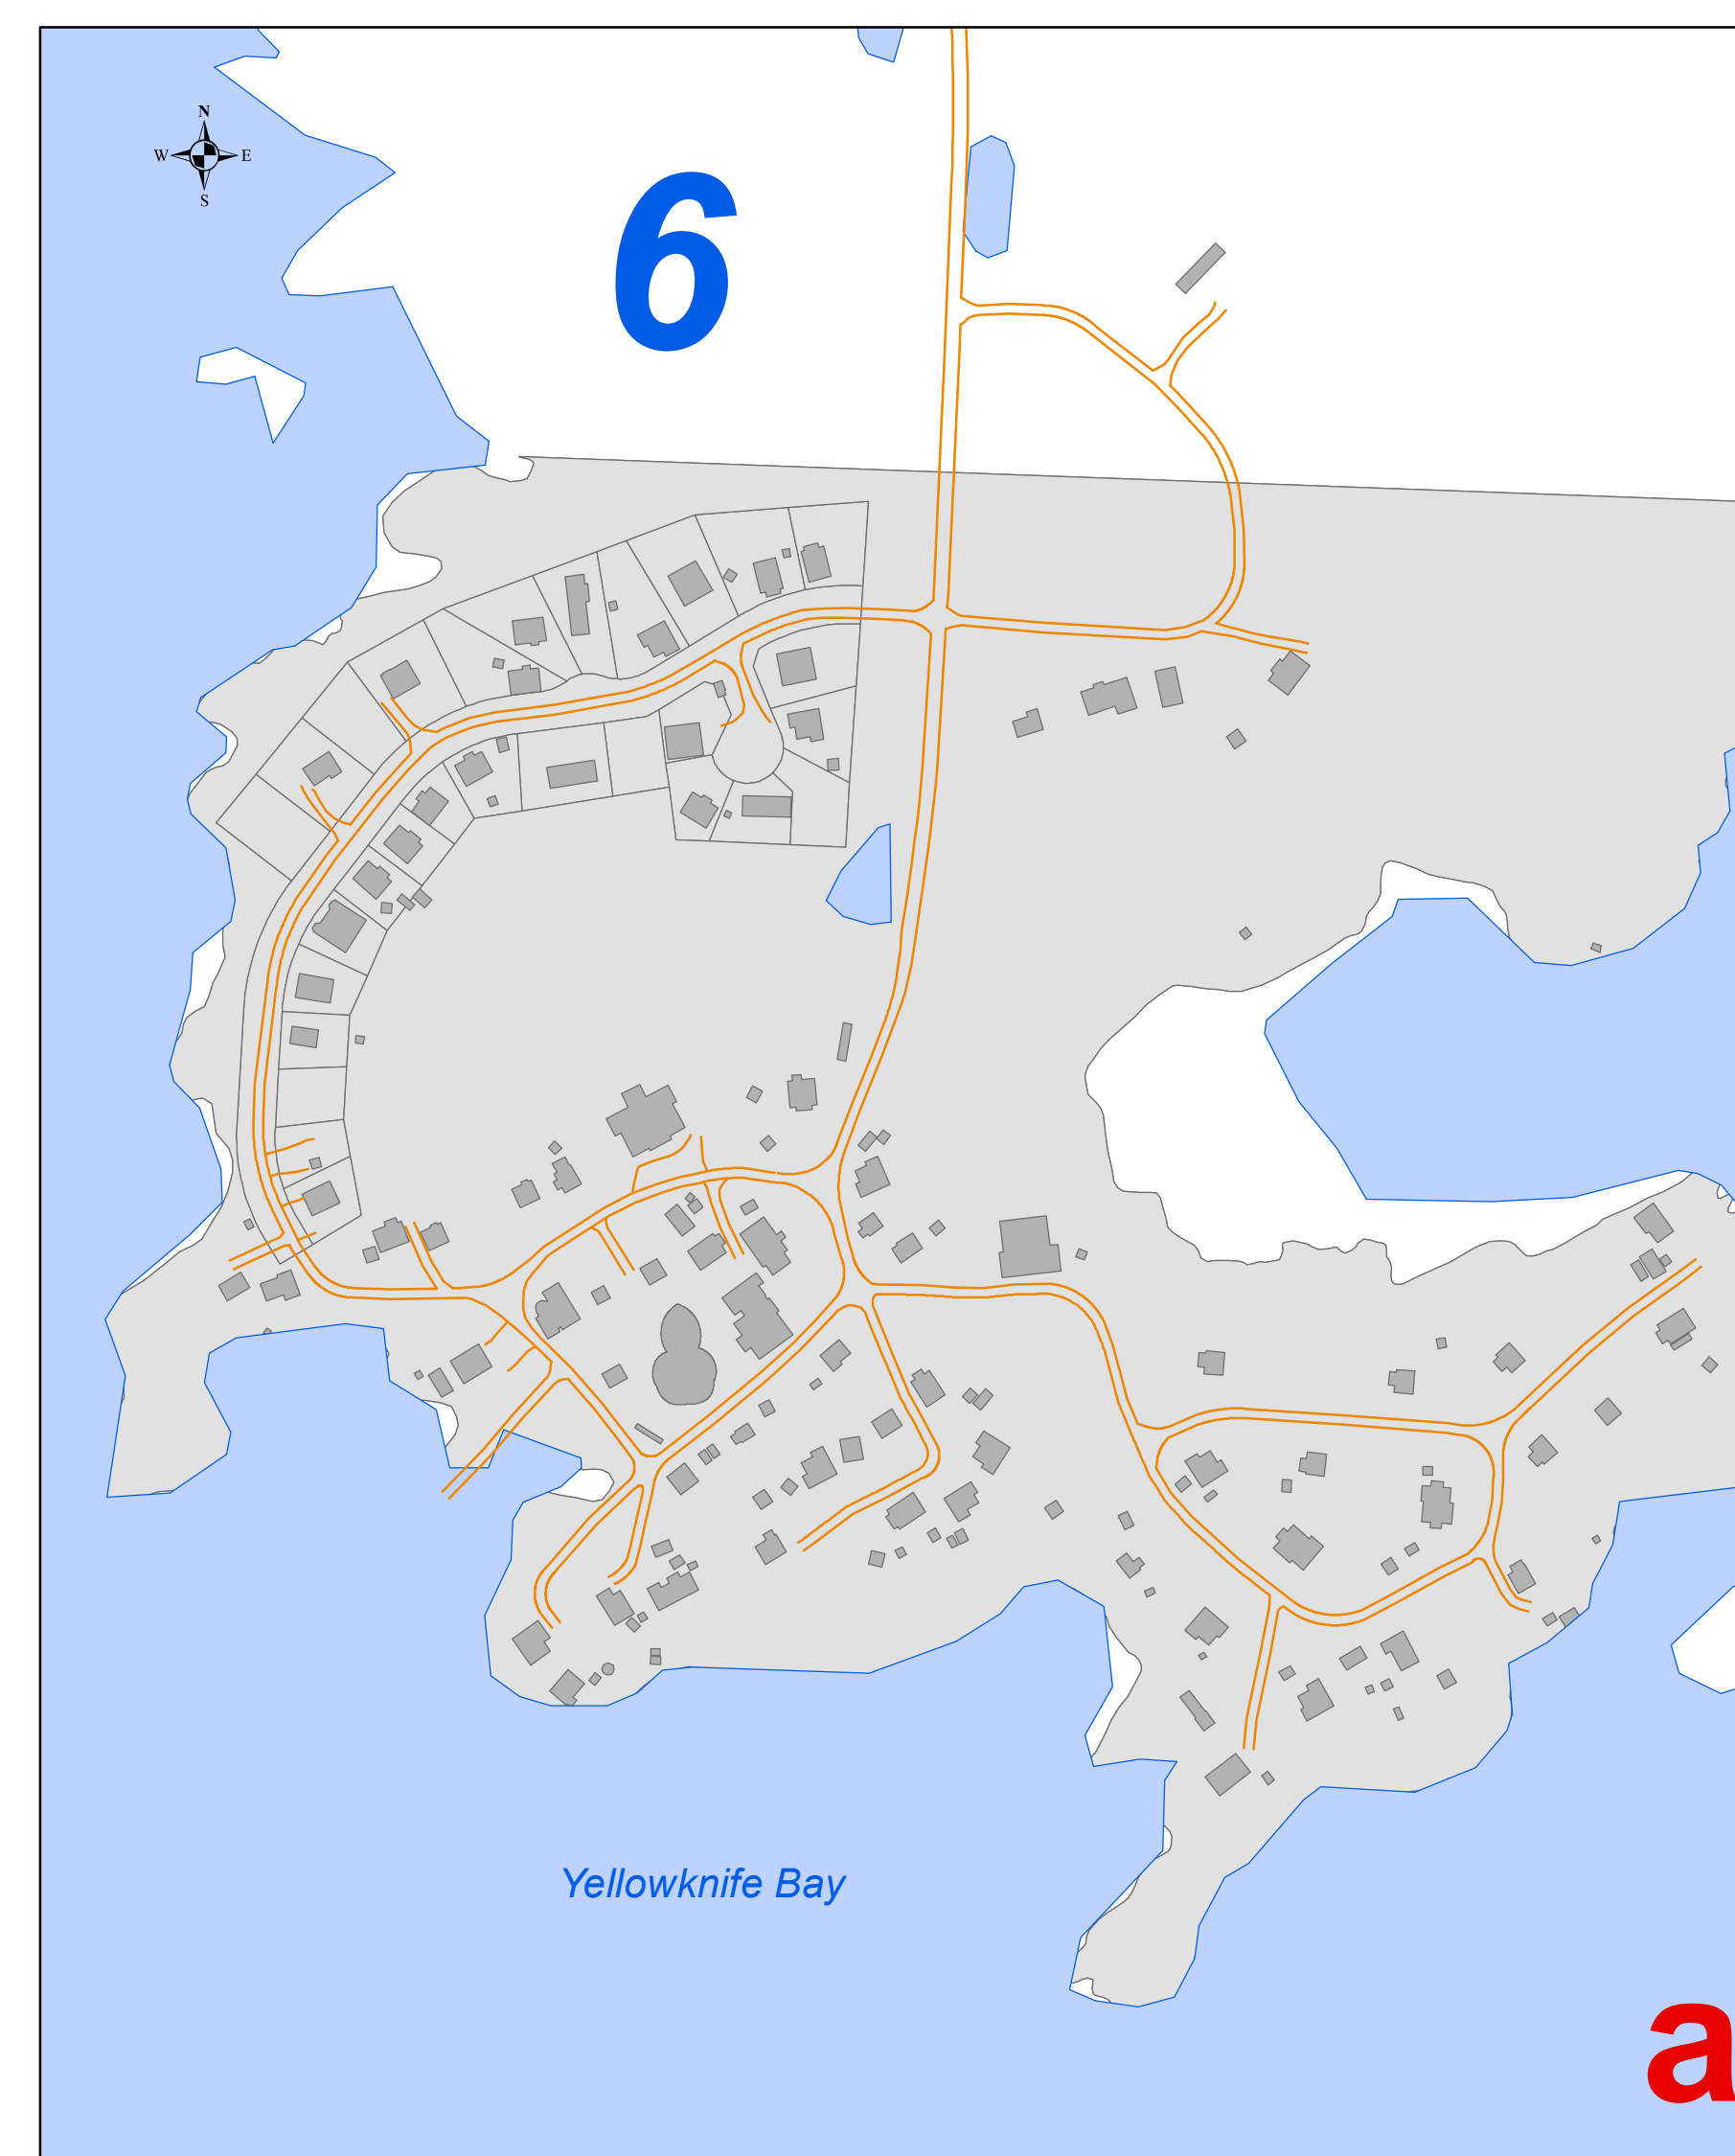

Prelude Lake Main

Prelude Lake East

ELECTIONSNWT
ÉLECTIONSTNO

Weledeh Polling Divisions

Rural

Electoral District of Weledeh

Cassidy Point

Pontoon Lake

Detah

Madeline Lake West

Madeline Lake East