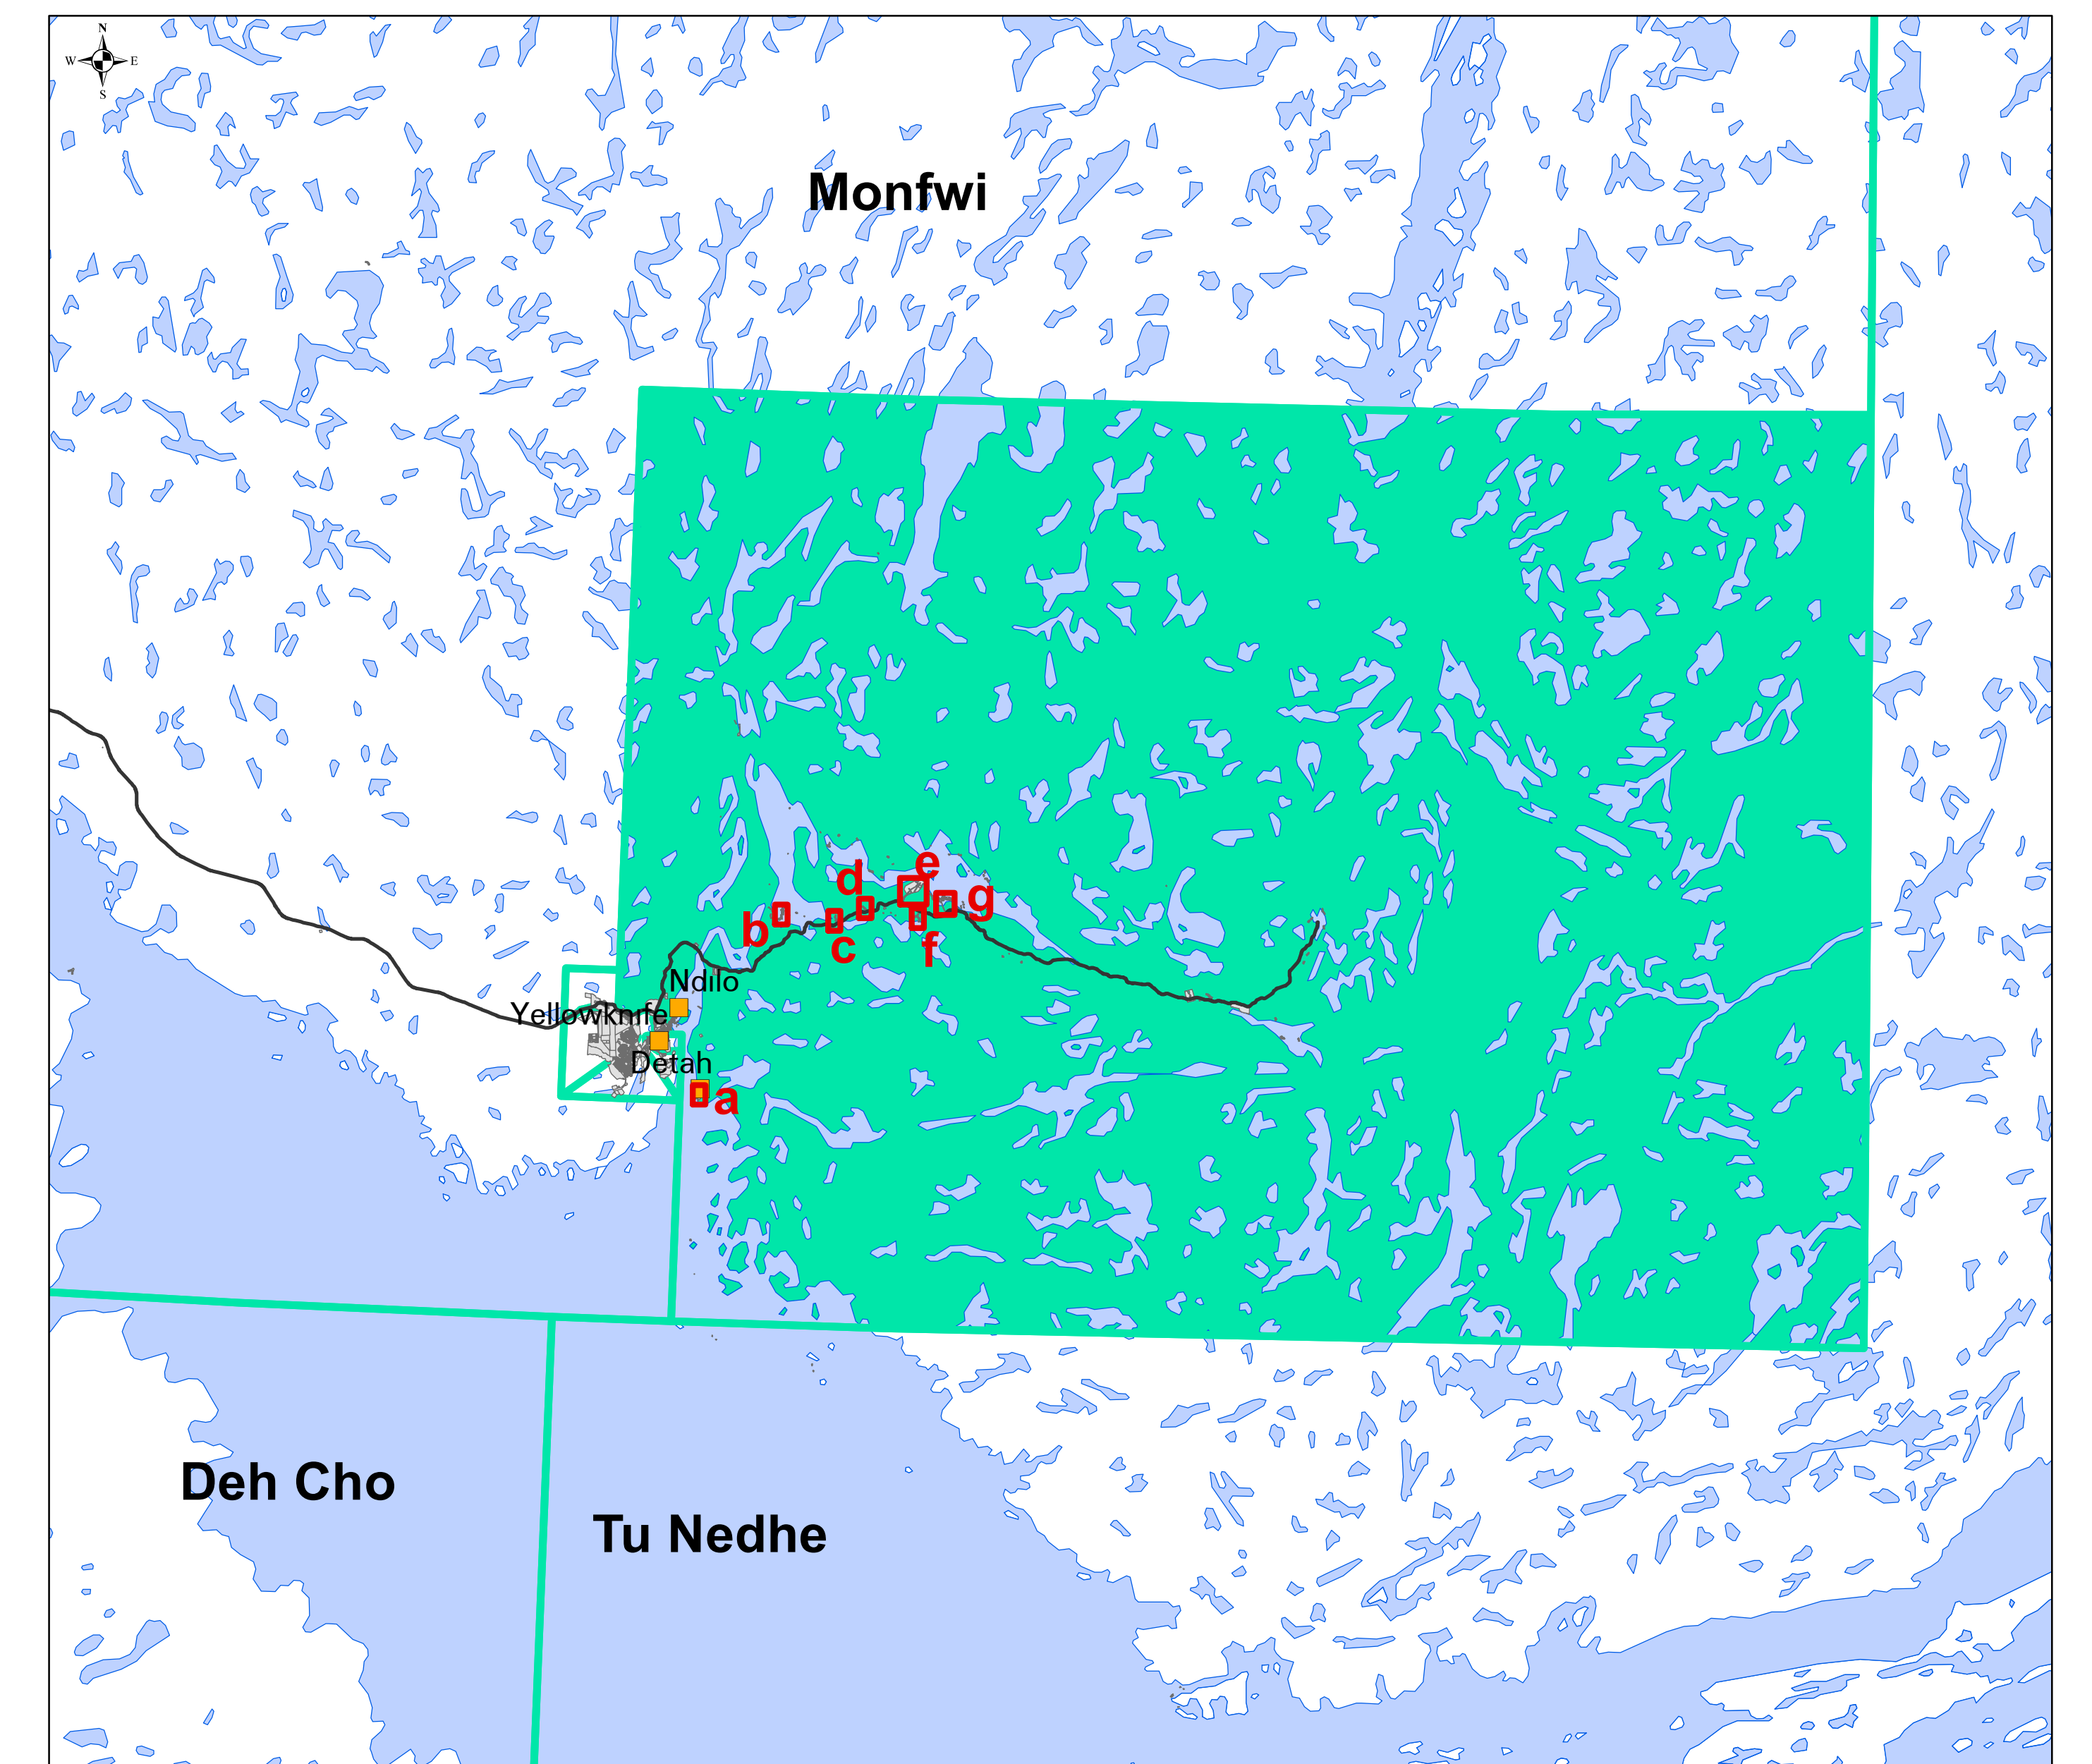

Prelude Lake Main

Prelude Lake East

ELECTIONSNWT
ÉLECTIONSTNO

Weledeh Polling Divisions

Rural

Electoral District of Weledeh

Cassidy Point

Pontoon Lake

Detah

Madeline Lake West

Madeline Lake East