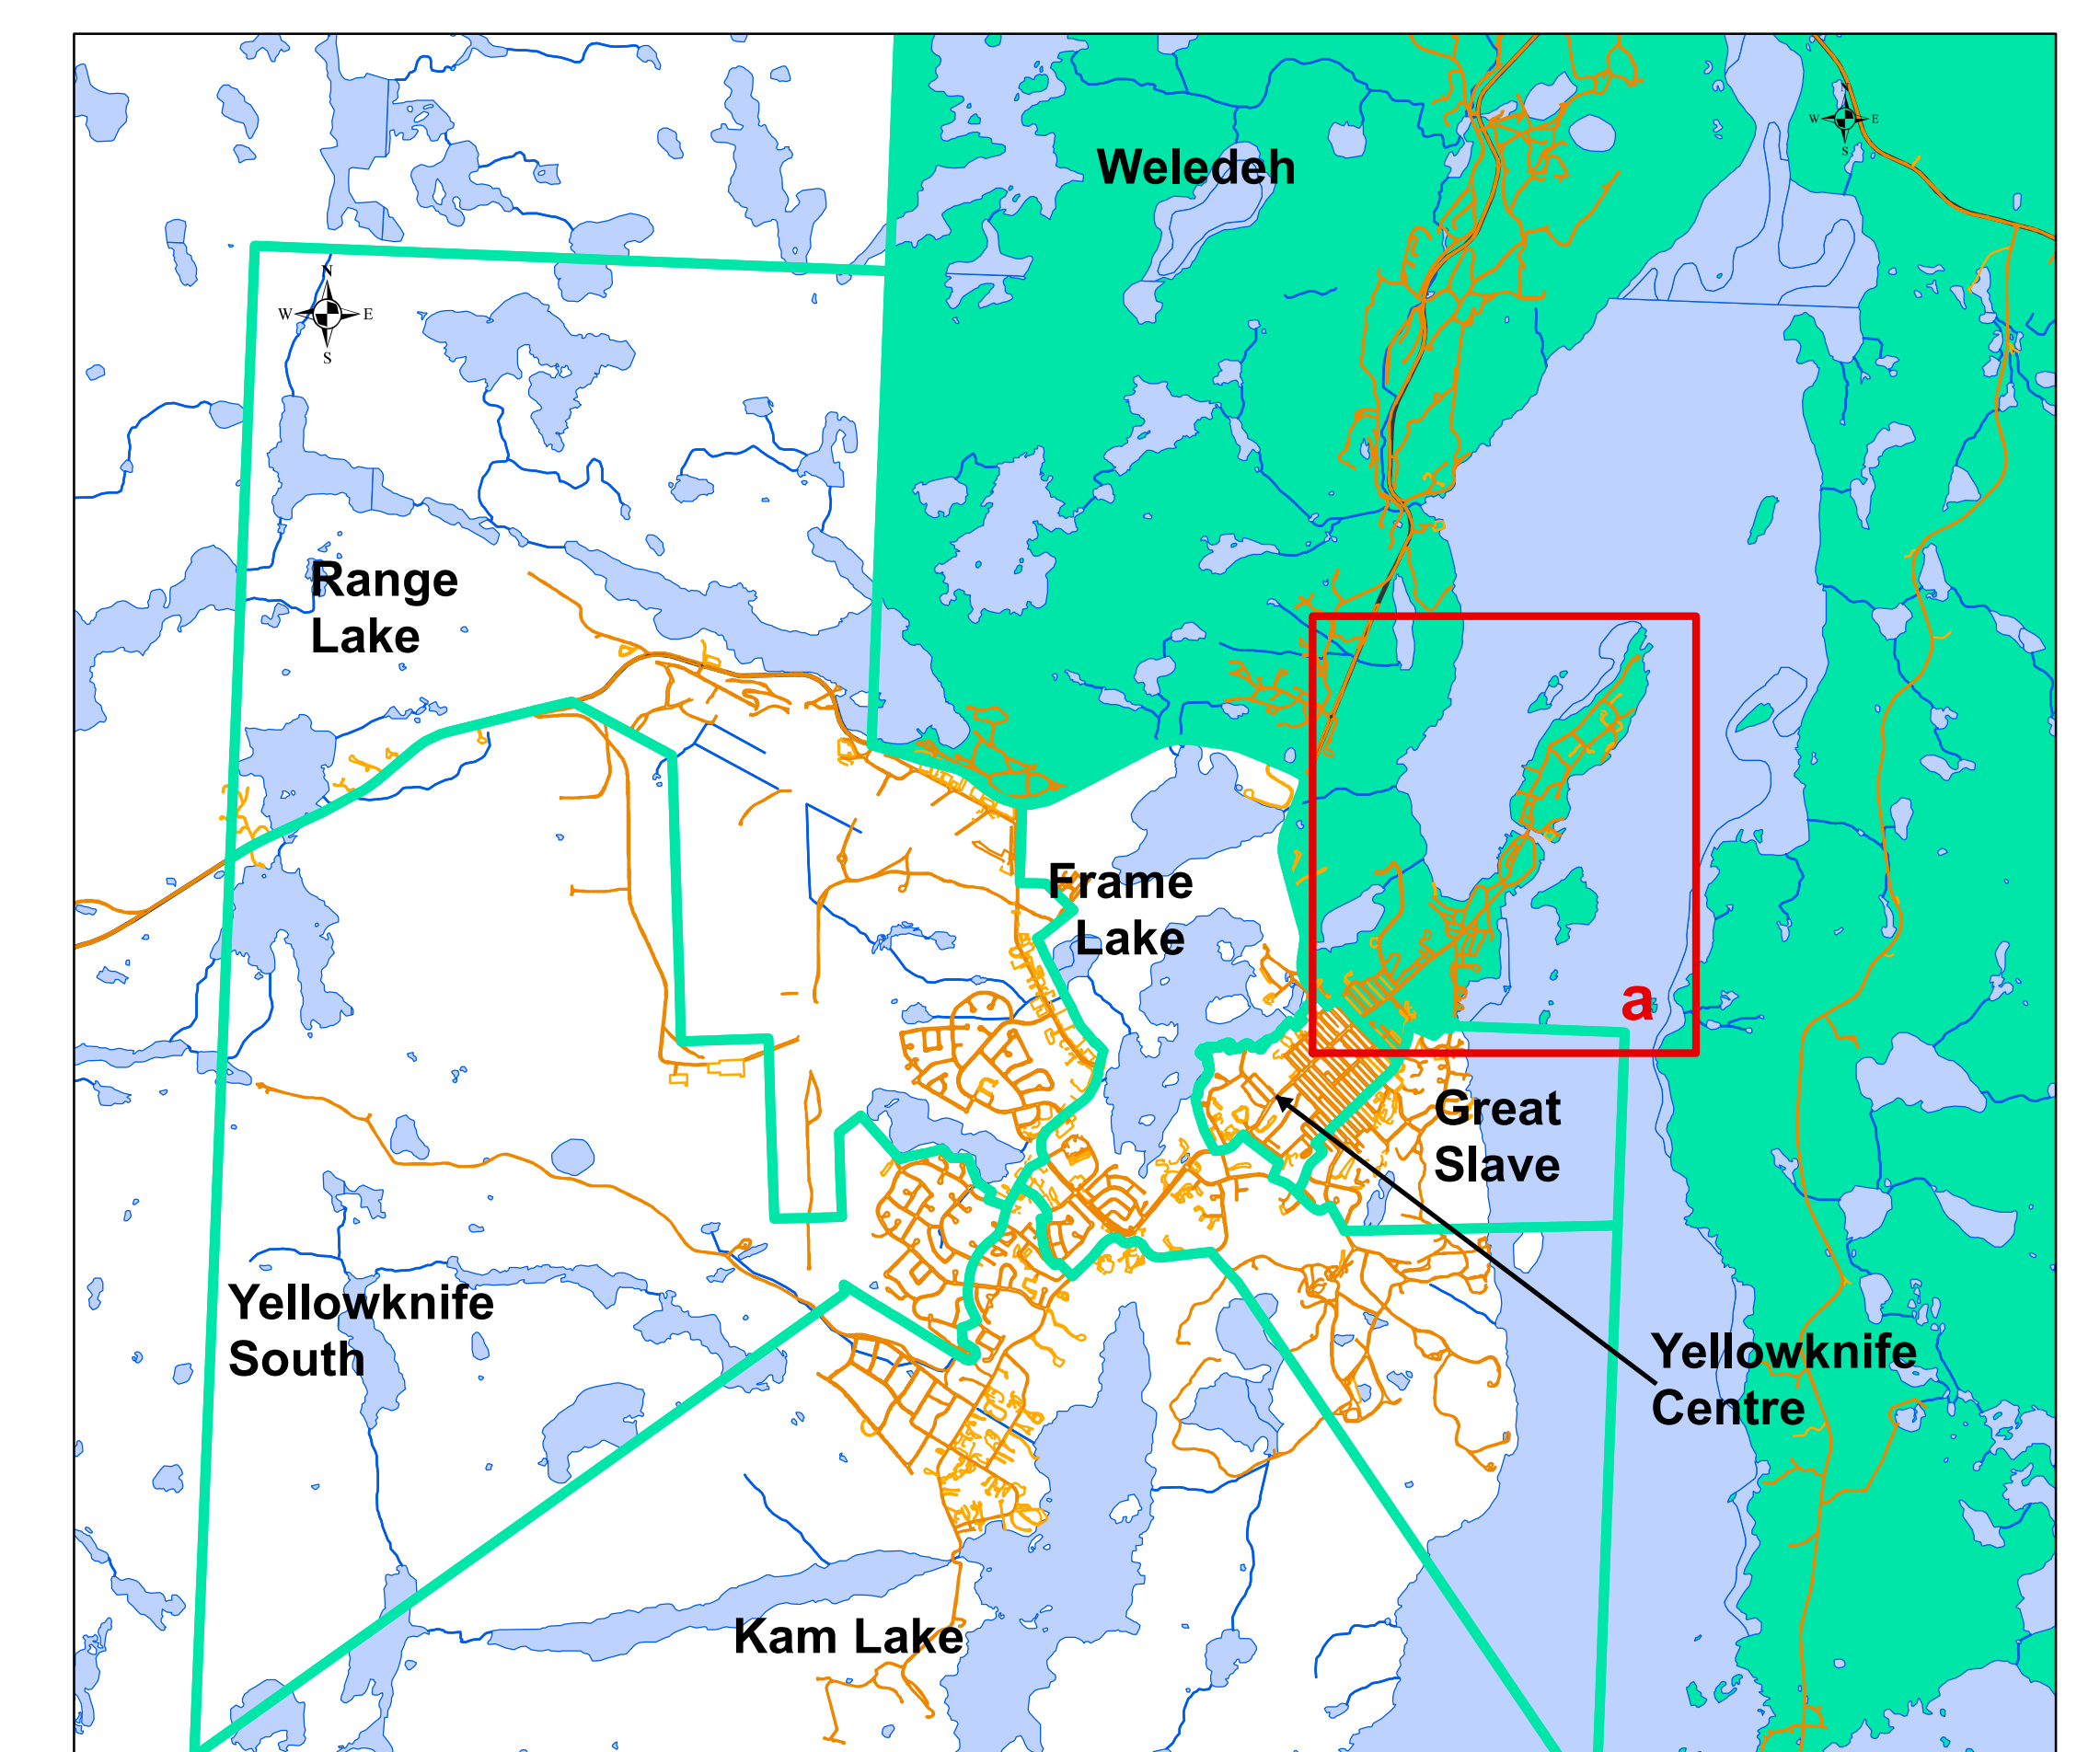

Weledh Polling Divisions

Urban

Weledh