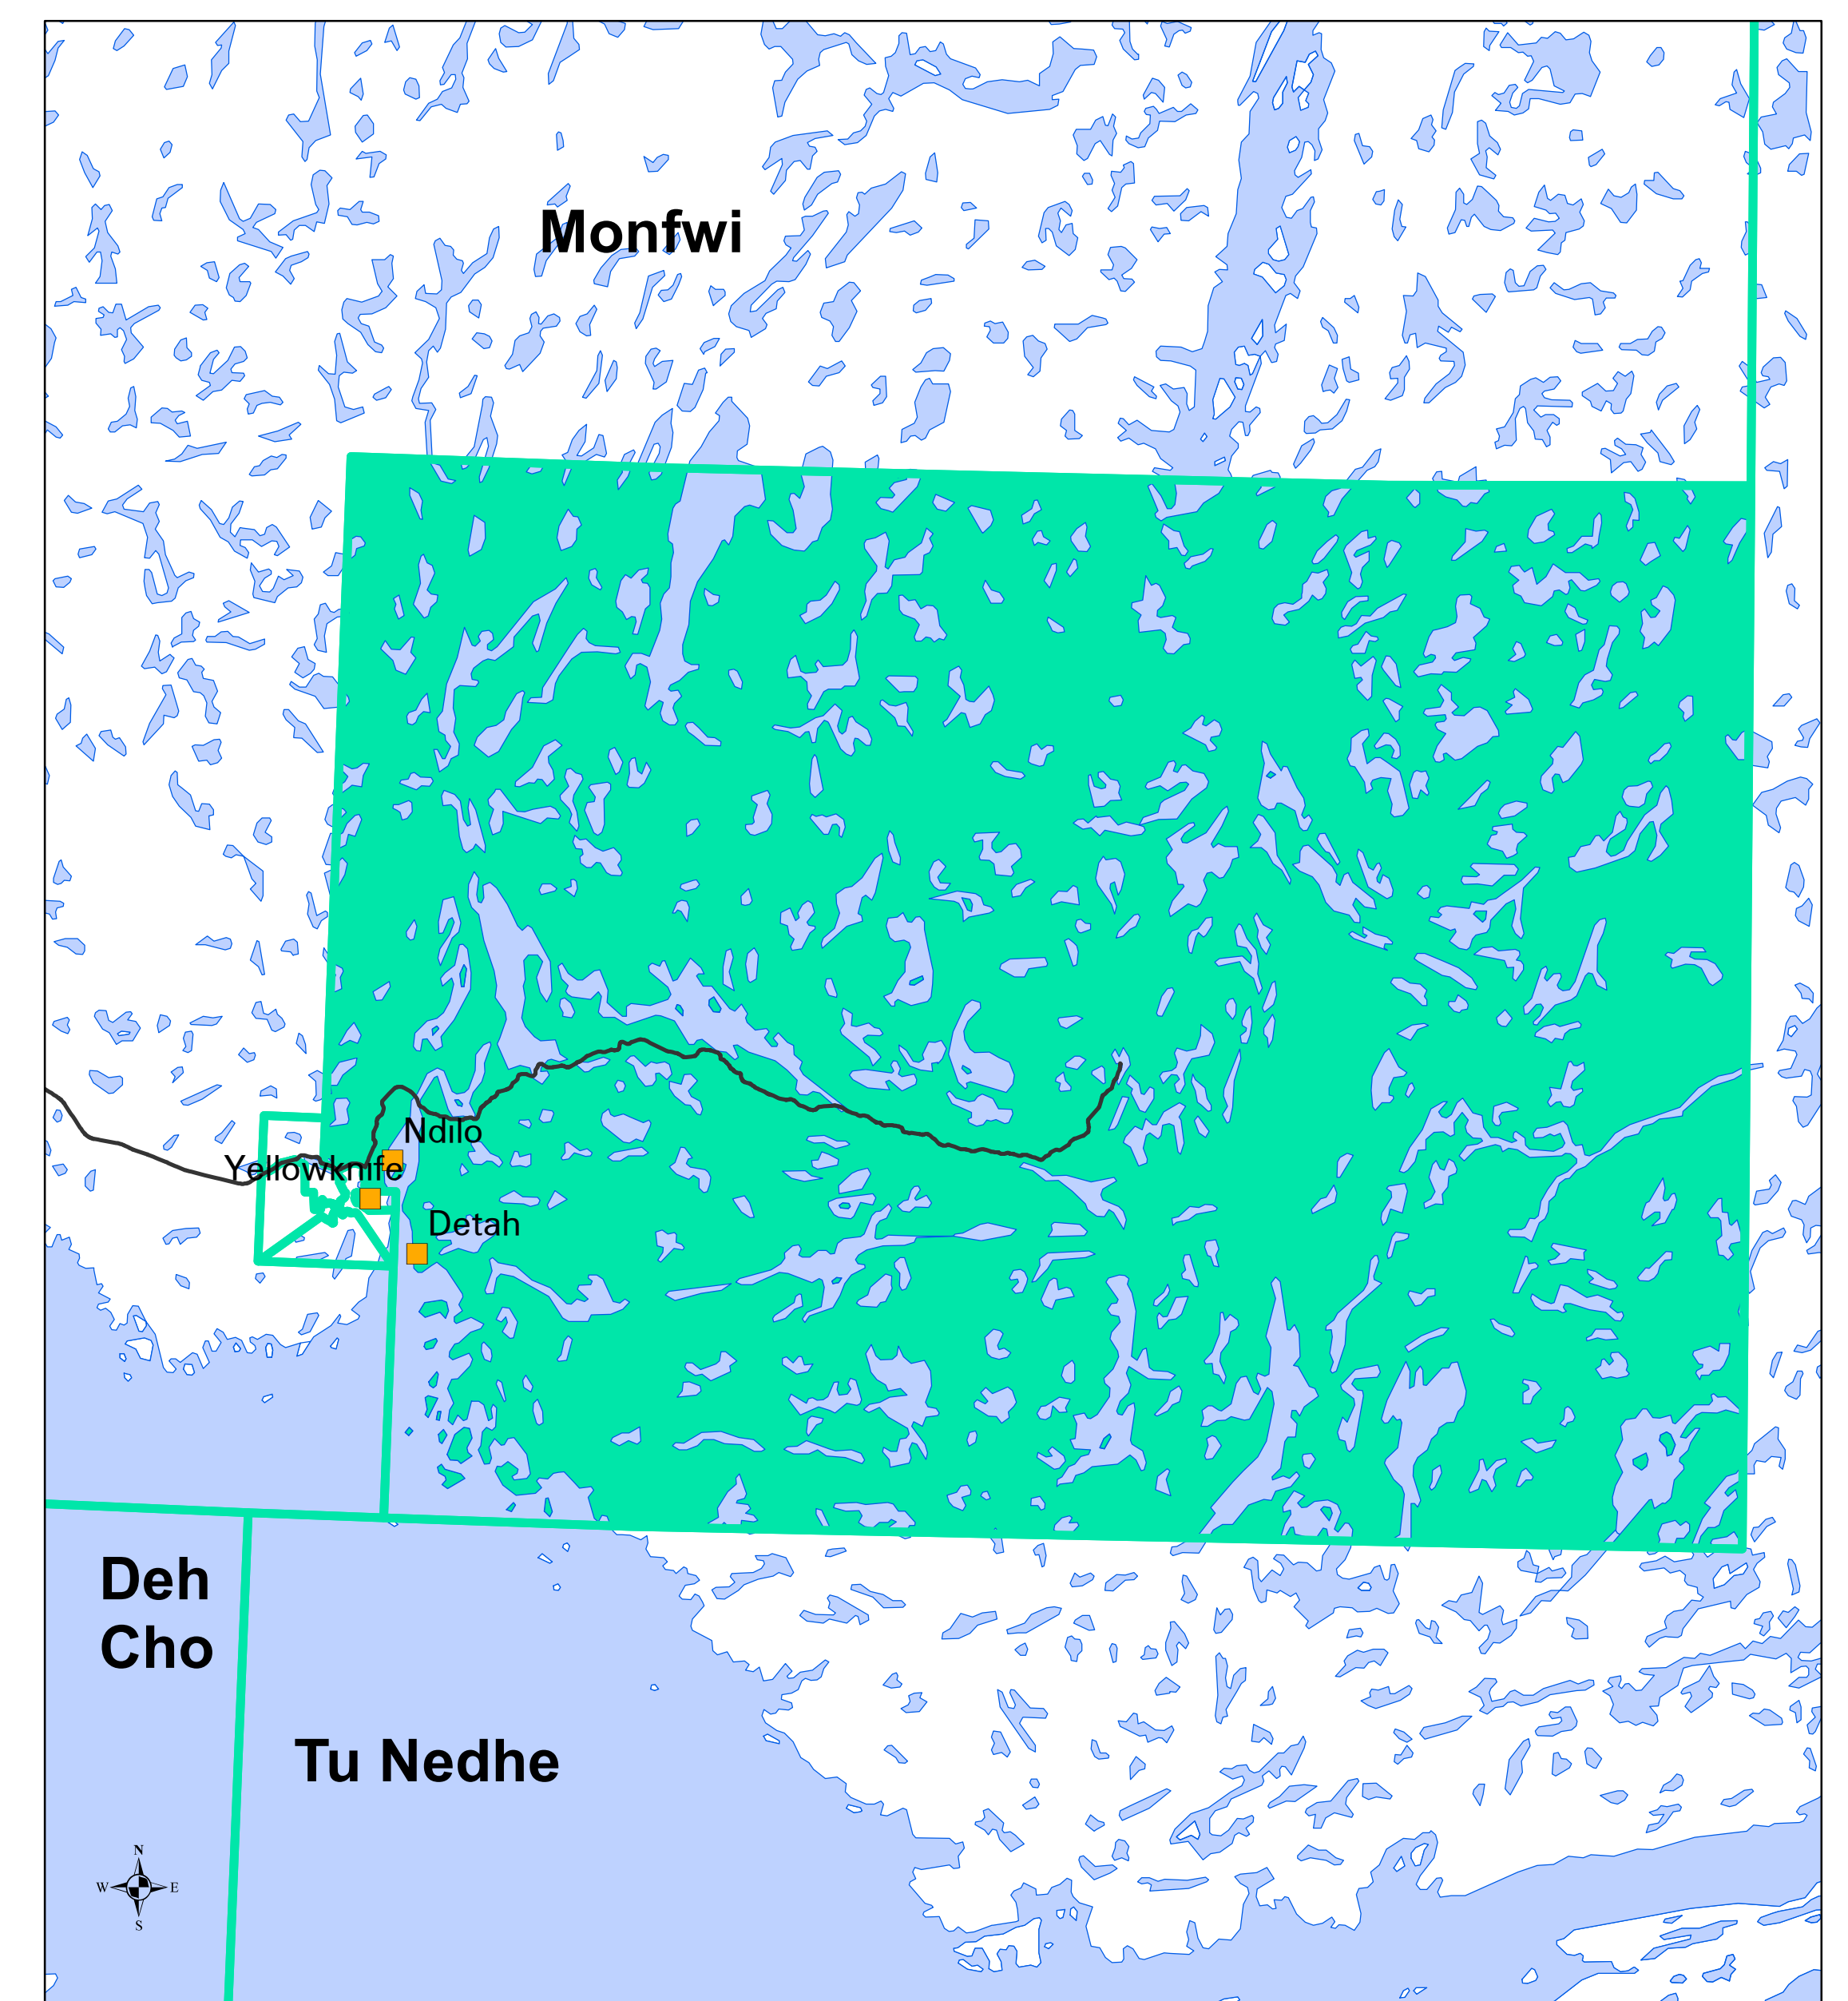

Weledh Polling Divisions

Urban

Electoral District of Weledh