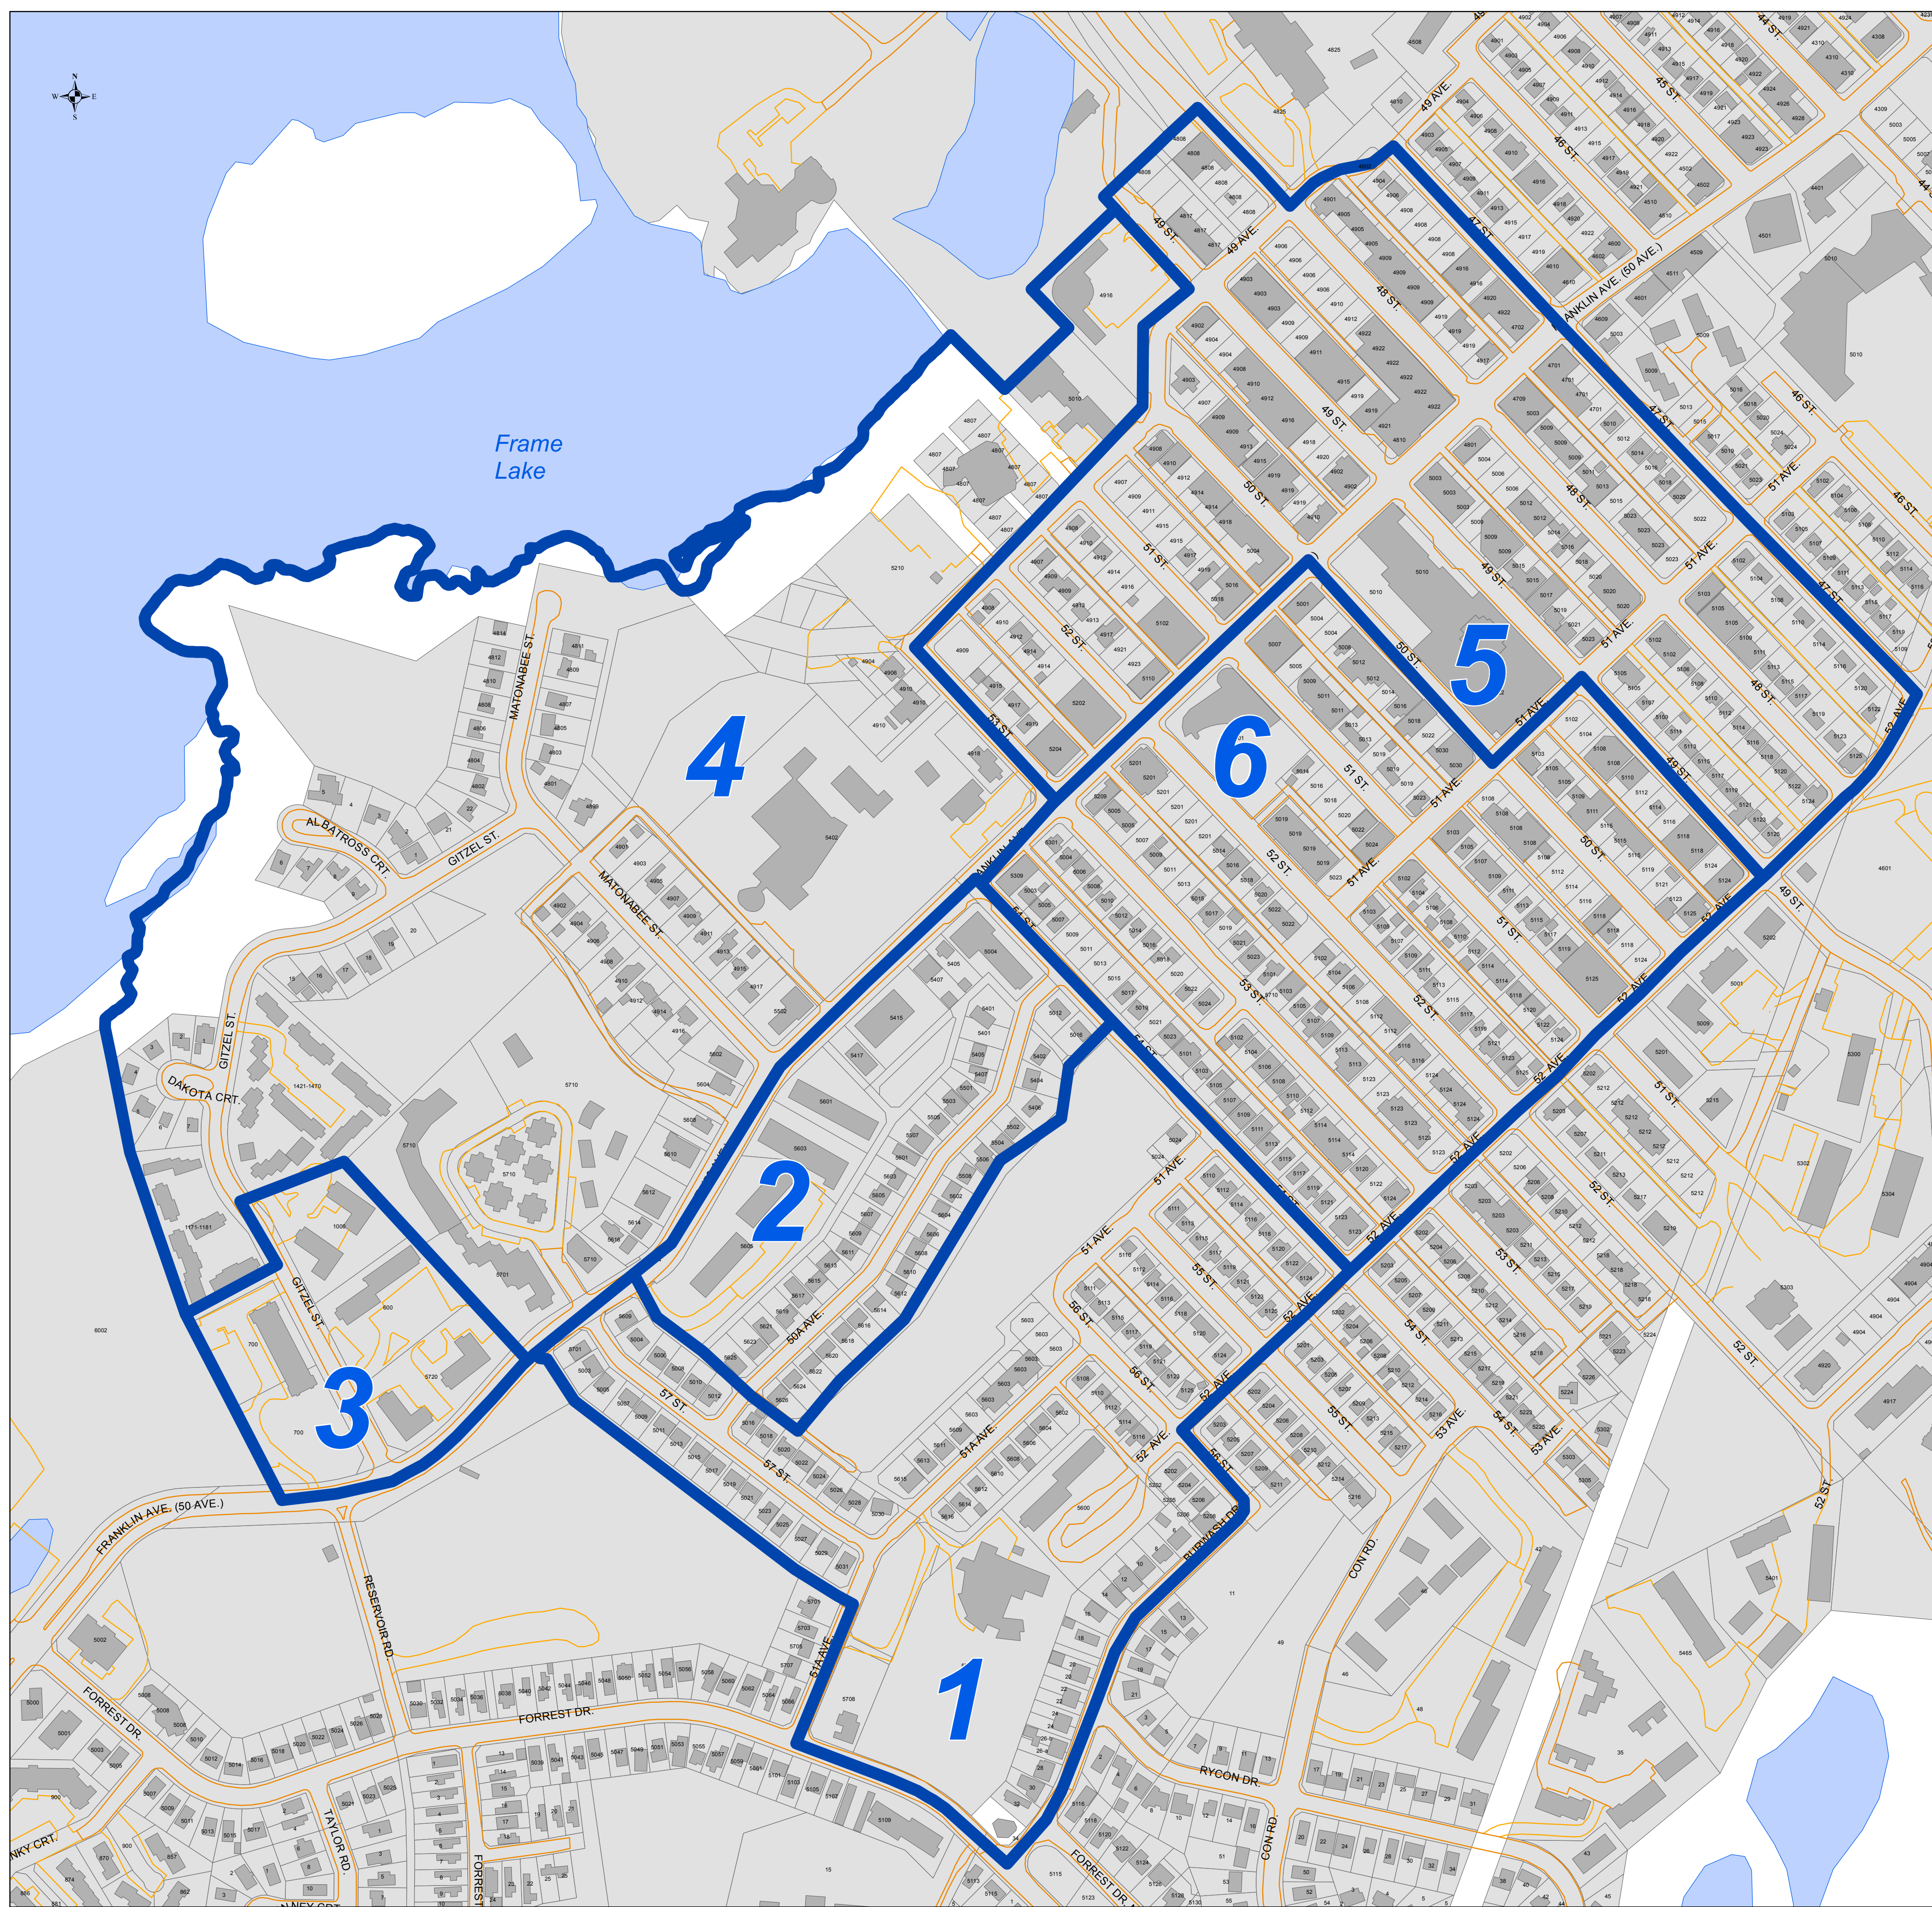

Yellowknife Centre - main residential