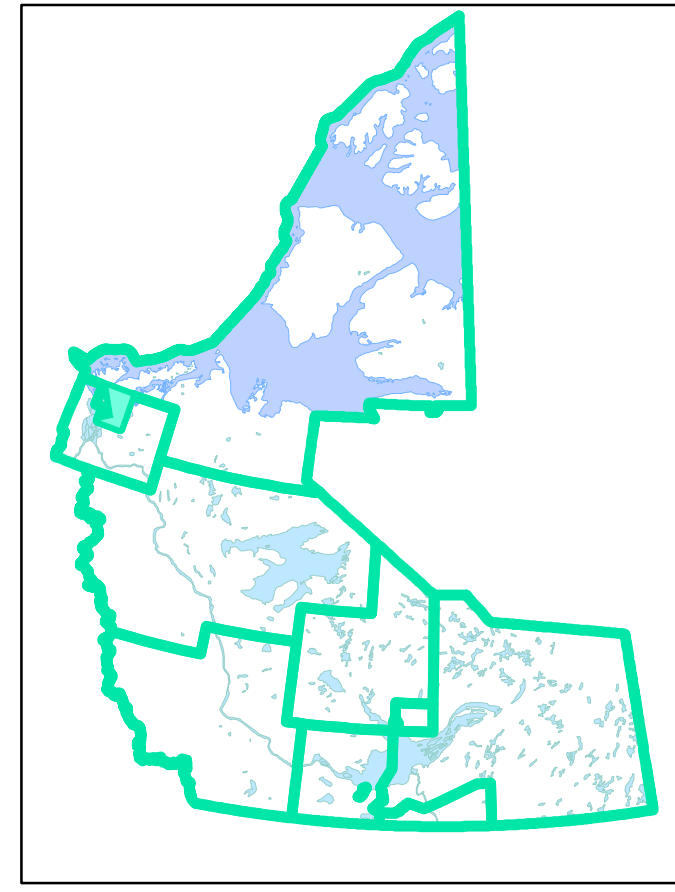

Inuvik Boot Lake - main residential

ELECTIONSNWT
ÉLECTIONSTNO

**Electoral District of
Inuvik Boot Lake
(PD Map)**