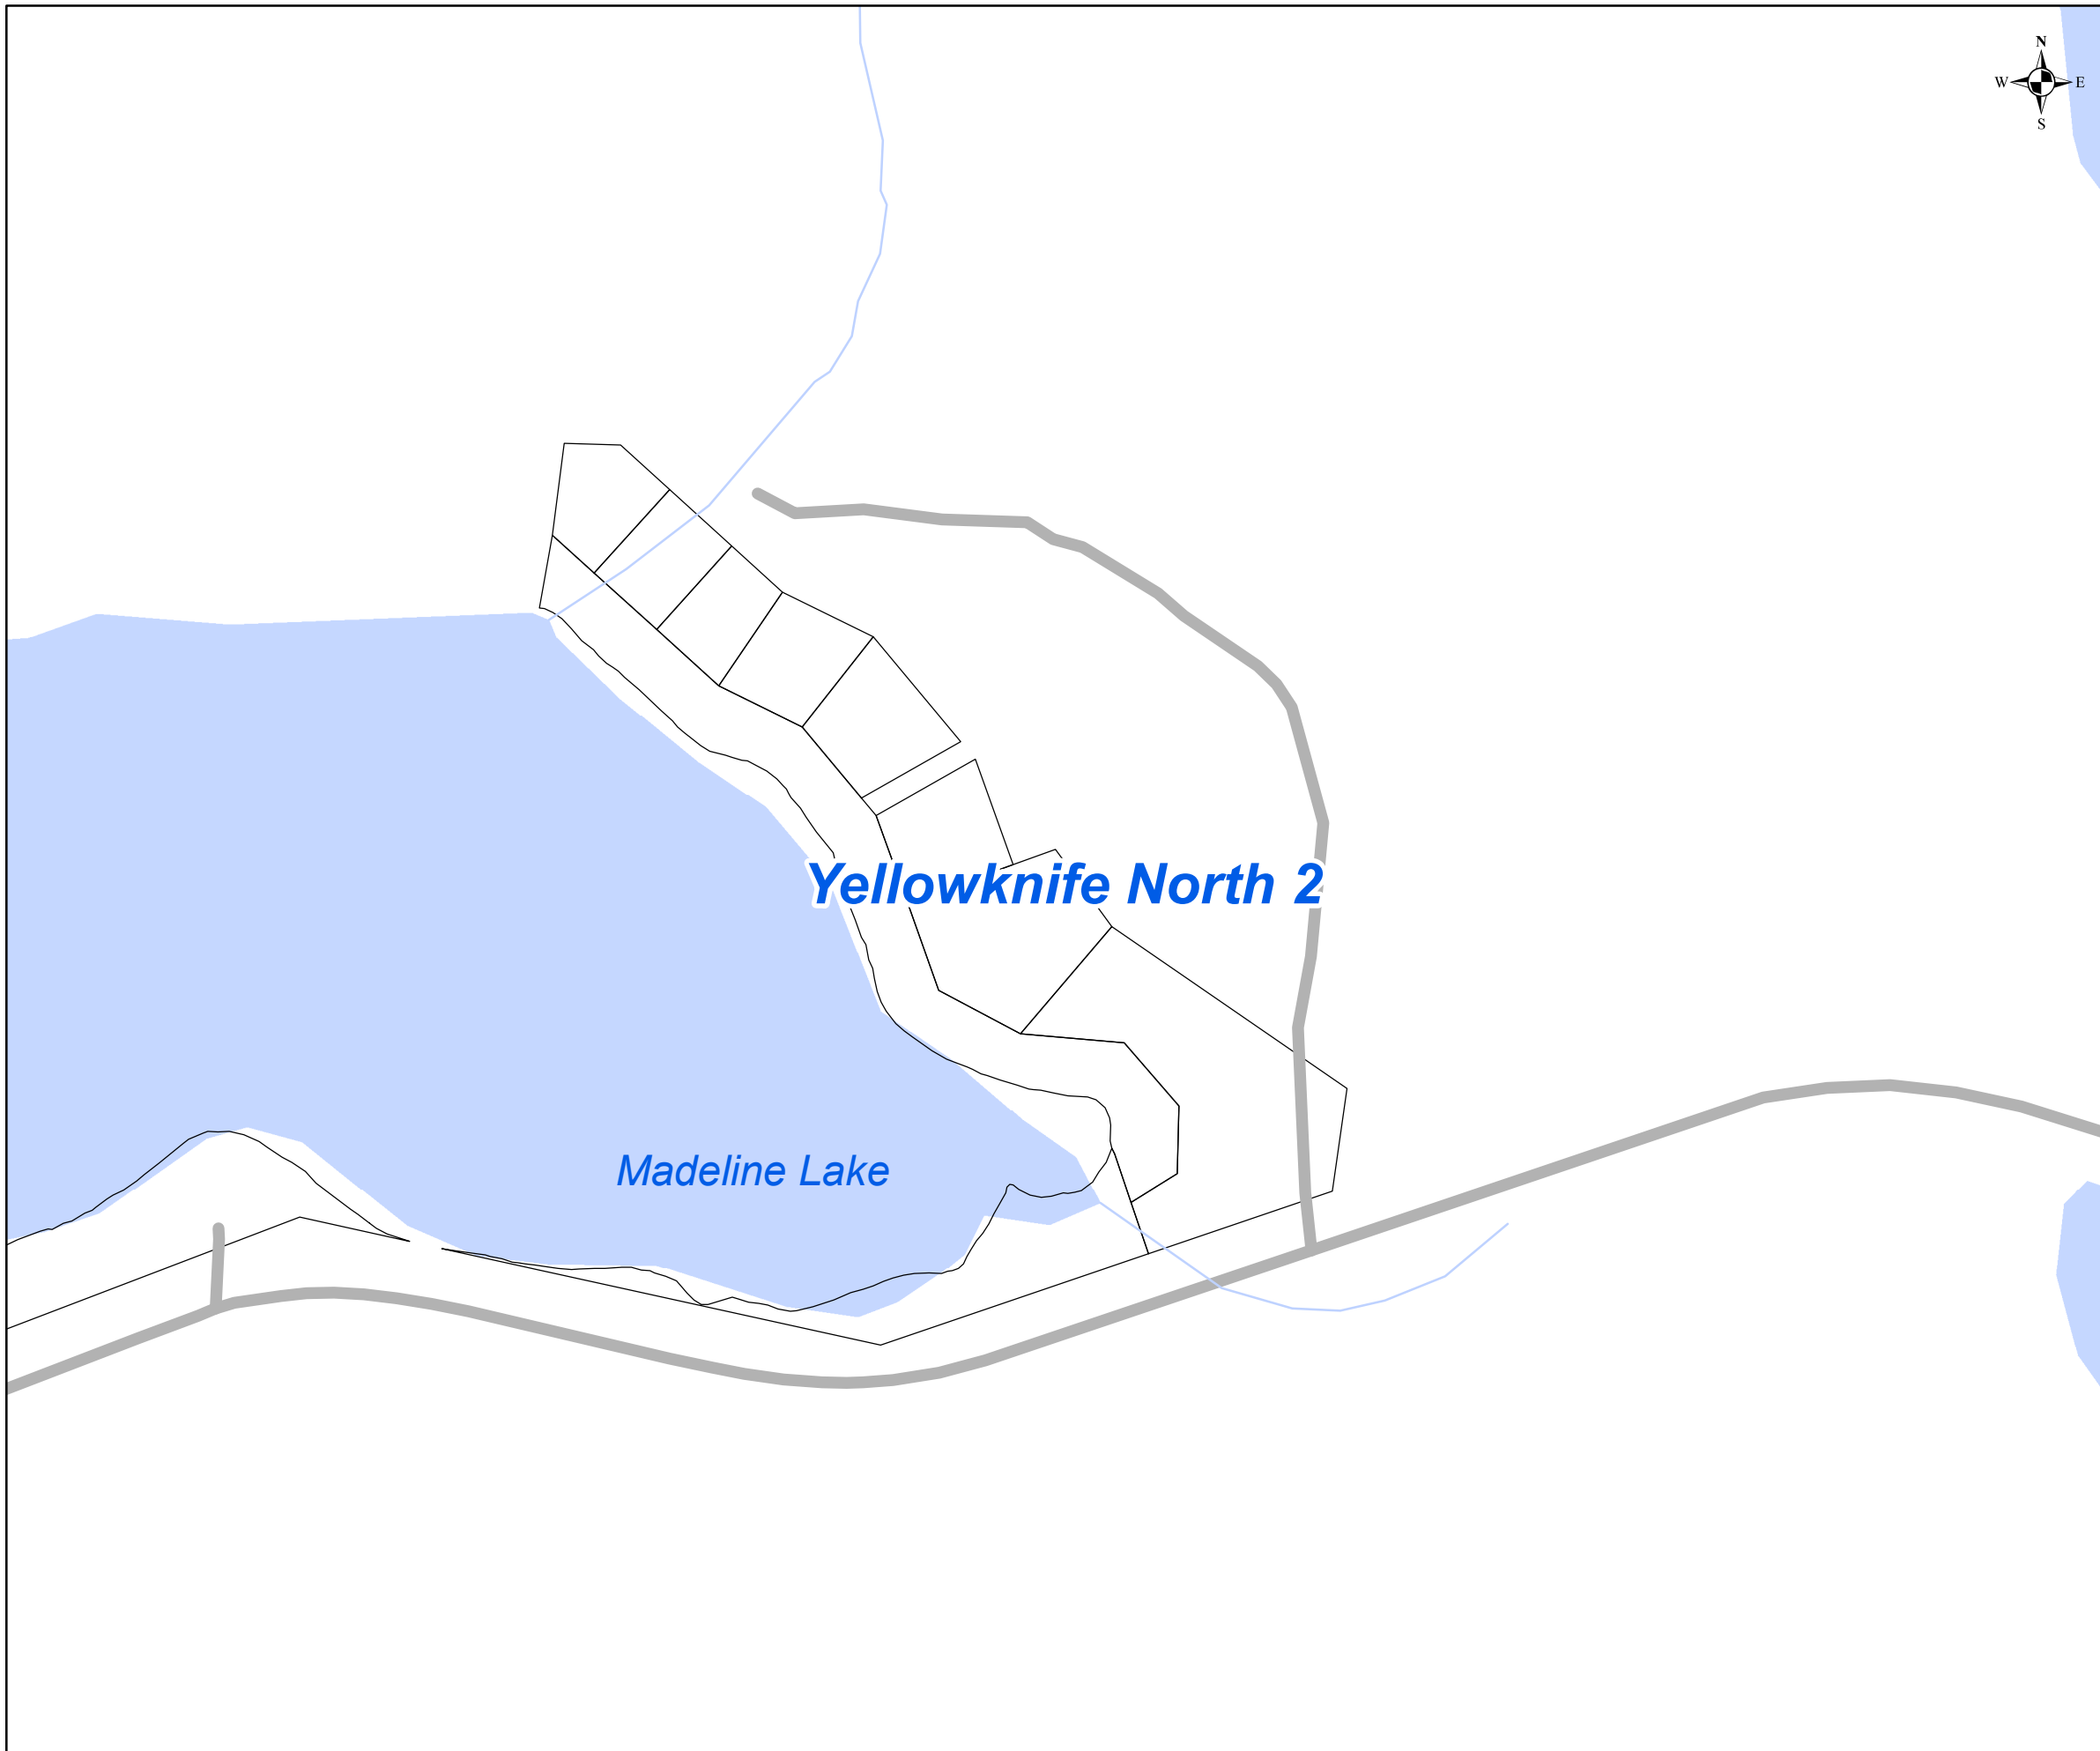

# Electoral District of Yellowknife North

## Madeline Lake East

Produced by NWT Centre for Geomatics  
Base Mapping Data from ATLAS current as of 2008.  
Parcels and Building Footprints from the City of  
Yellowknife, current as of December 2014  
All other parcels current as of: 25 May 2015