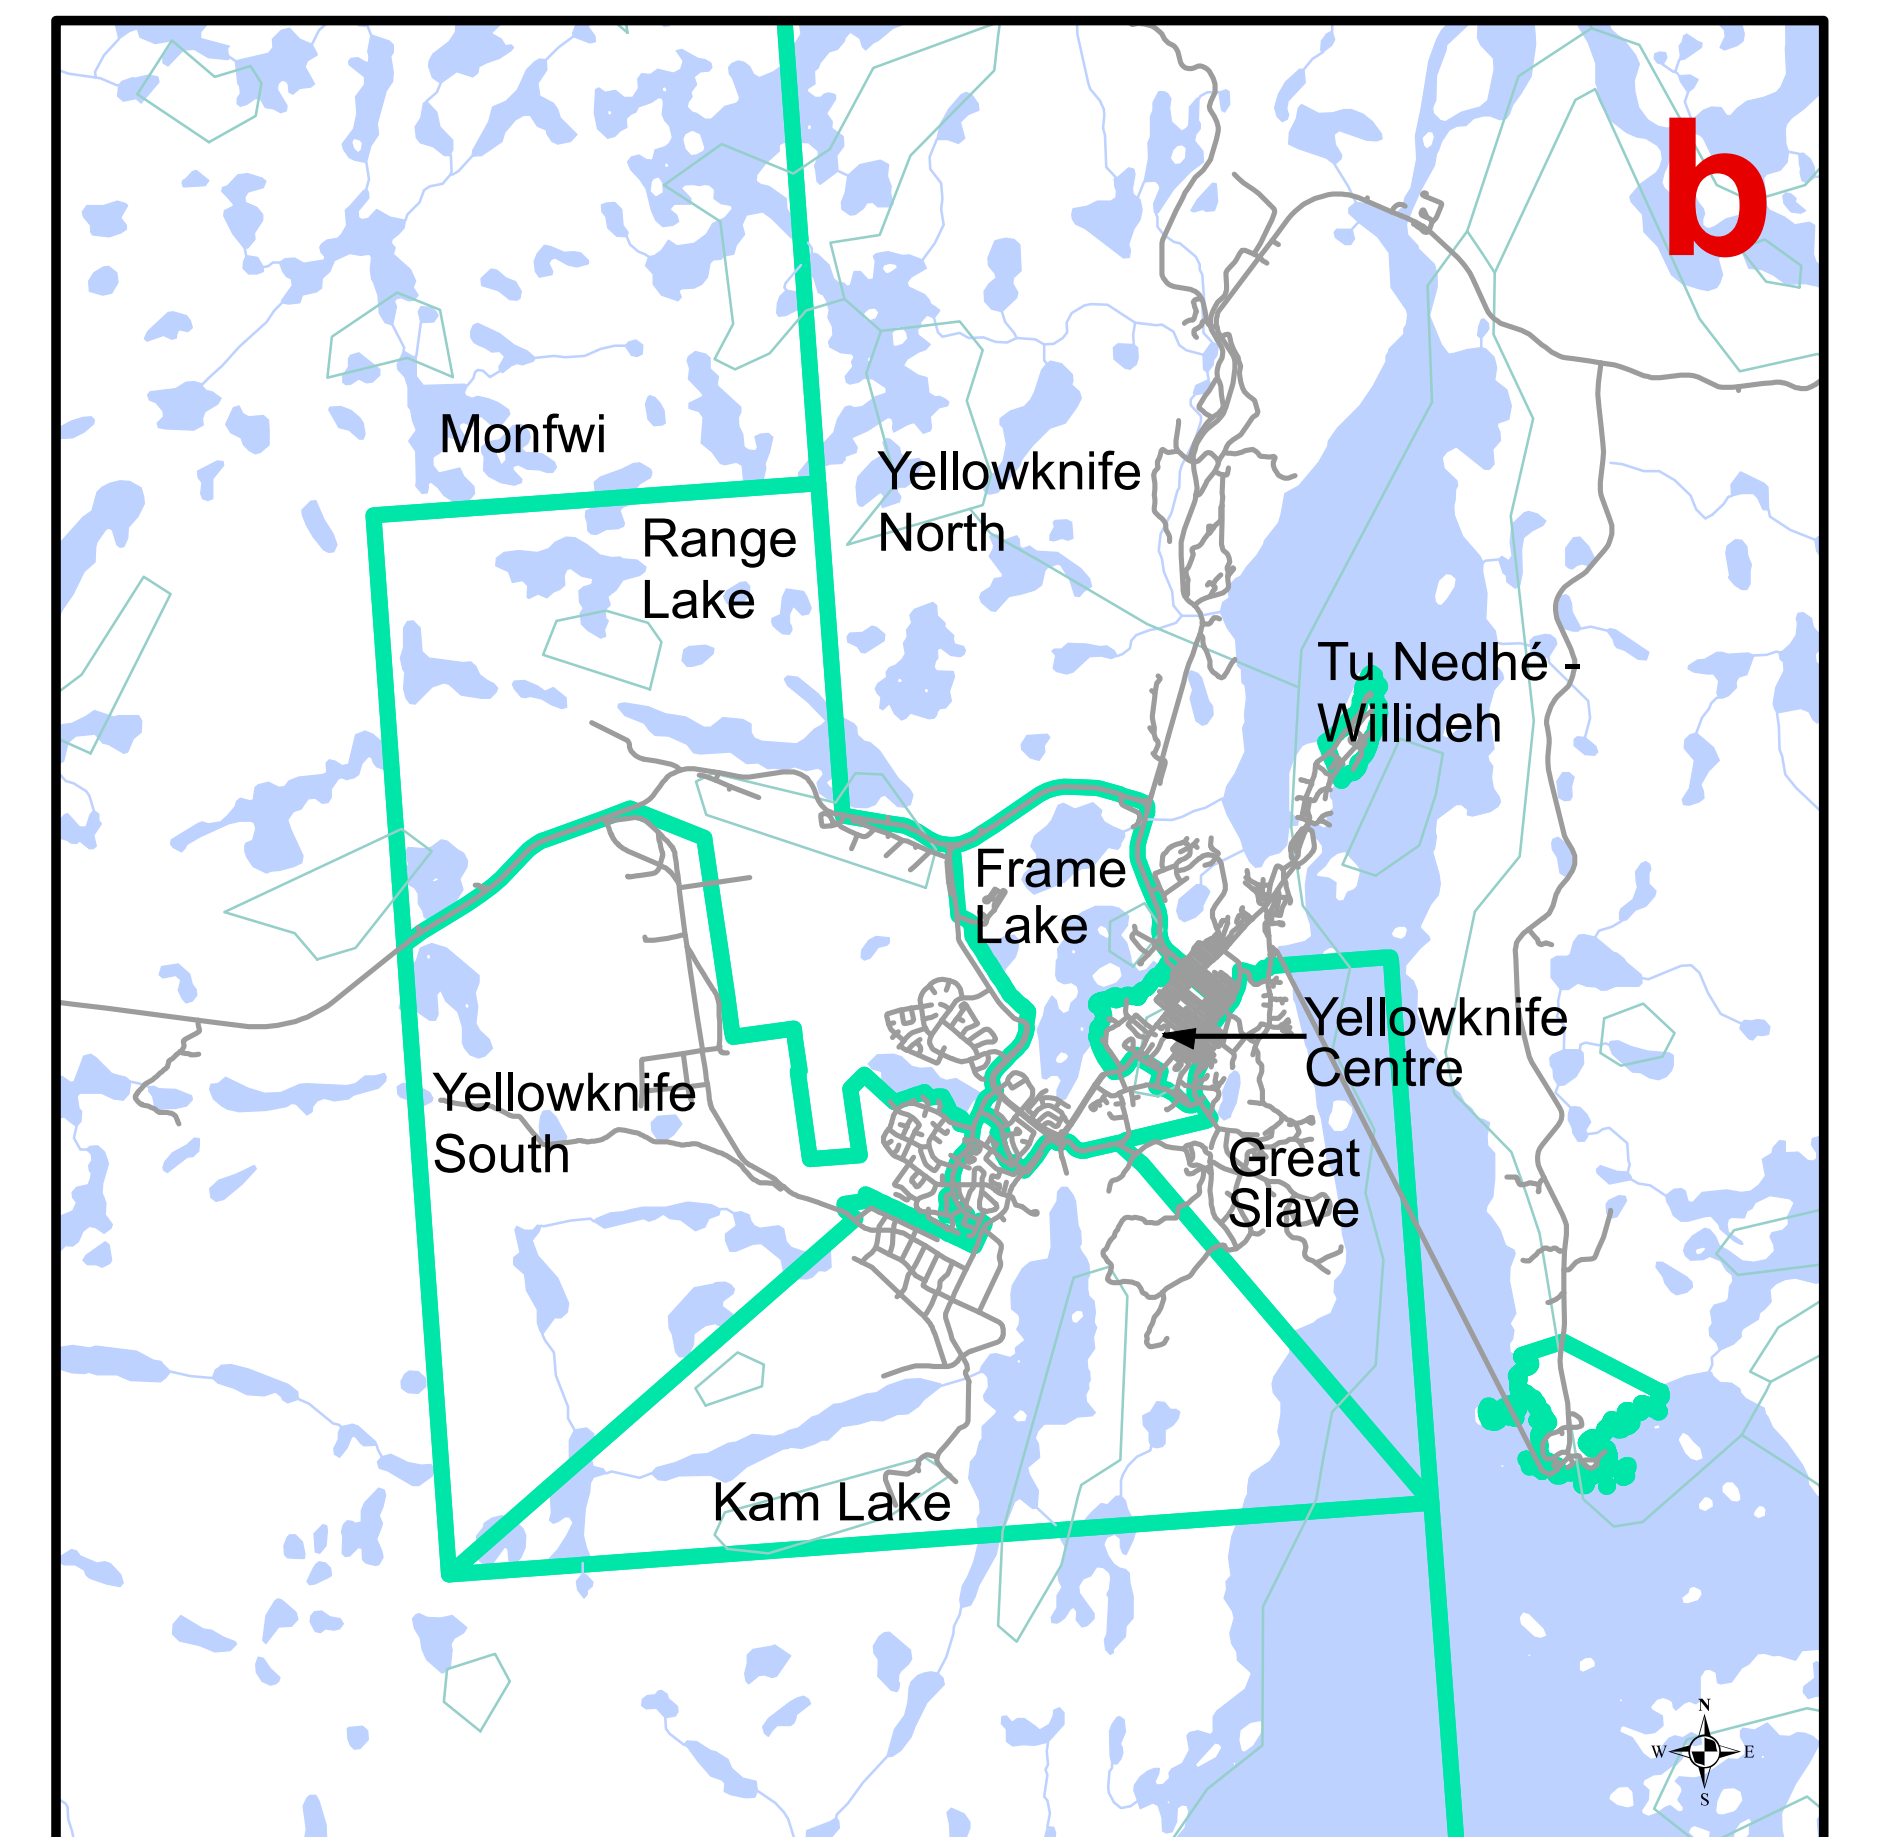

Electoral Districts of the NWT (ED Map)

Inuvik Electoral Districts

Yellowknife Electoral Districts

Hay River Electoral Districts