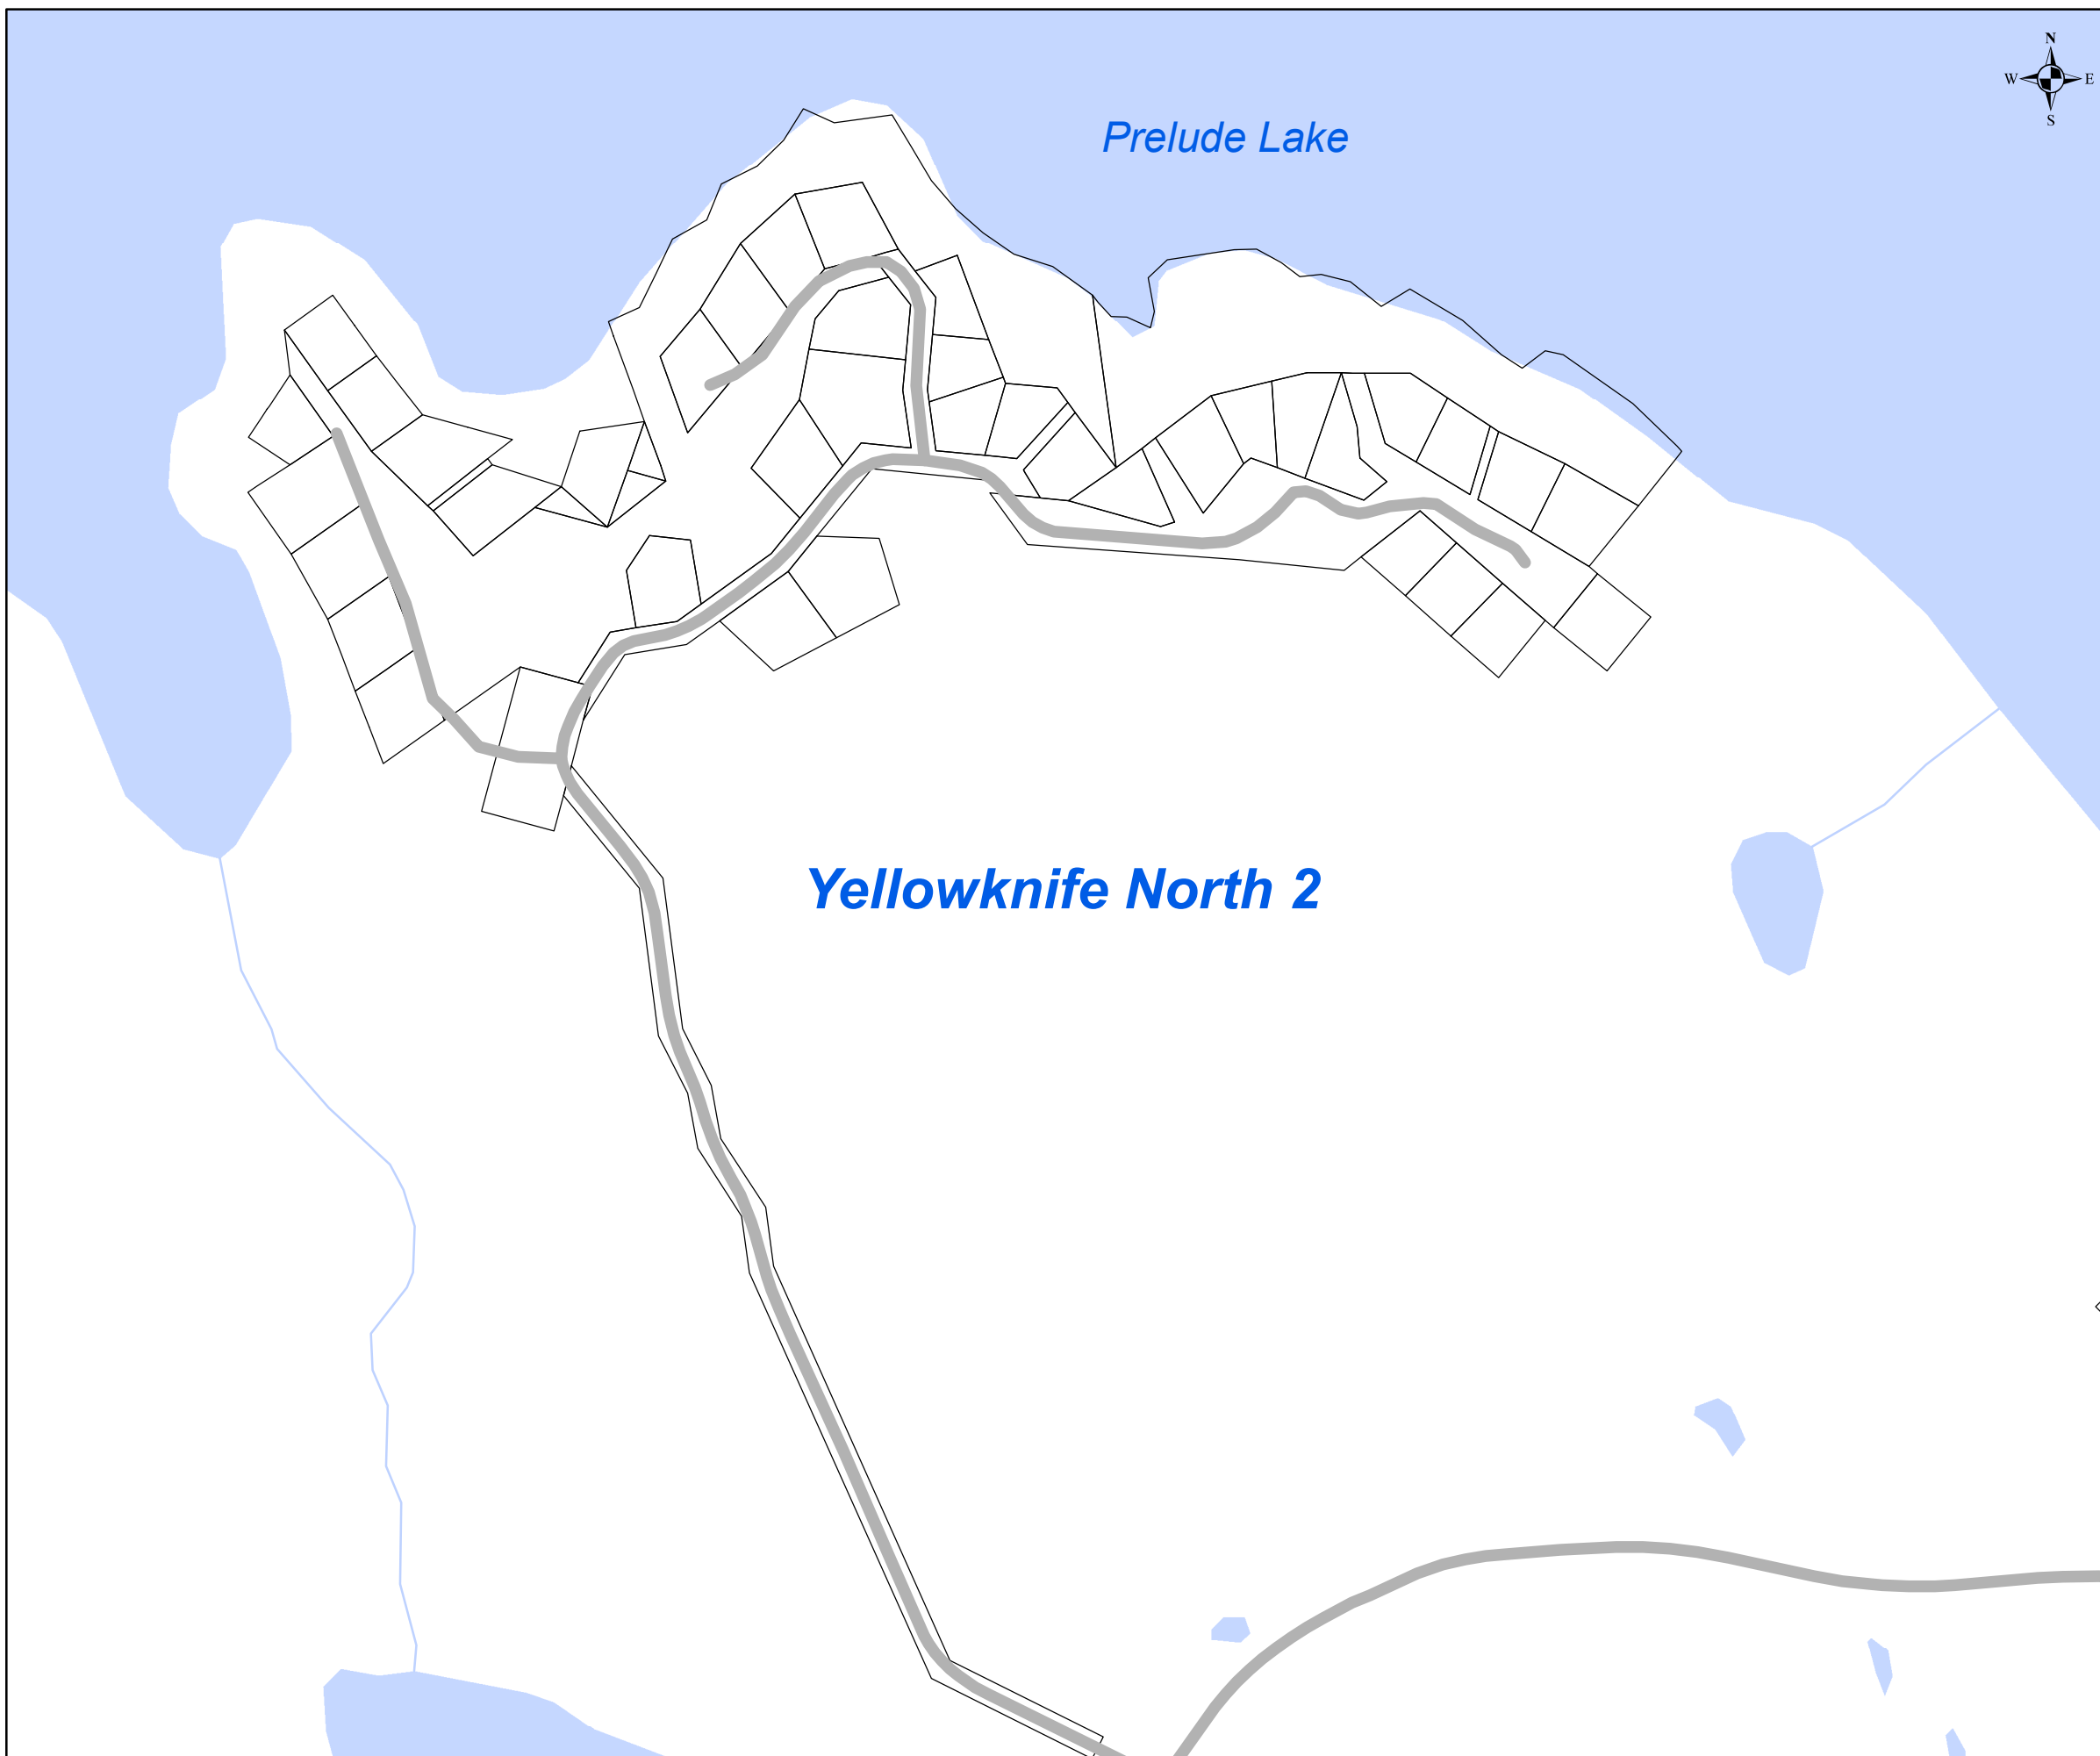

# Electoral District of Yellowknife North

## Prelude Lake East

Produced by NWT Centre for Geomatics  
Base Mapping Data from ATLAS current as of 2008.  
Parcels and Building Footprints from the City of  
Yellowknife, current as of December 2014  
All other parcels current as of: 25 May 2015