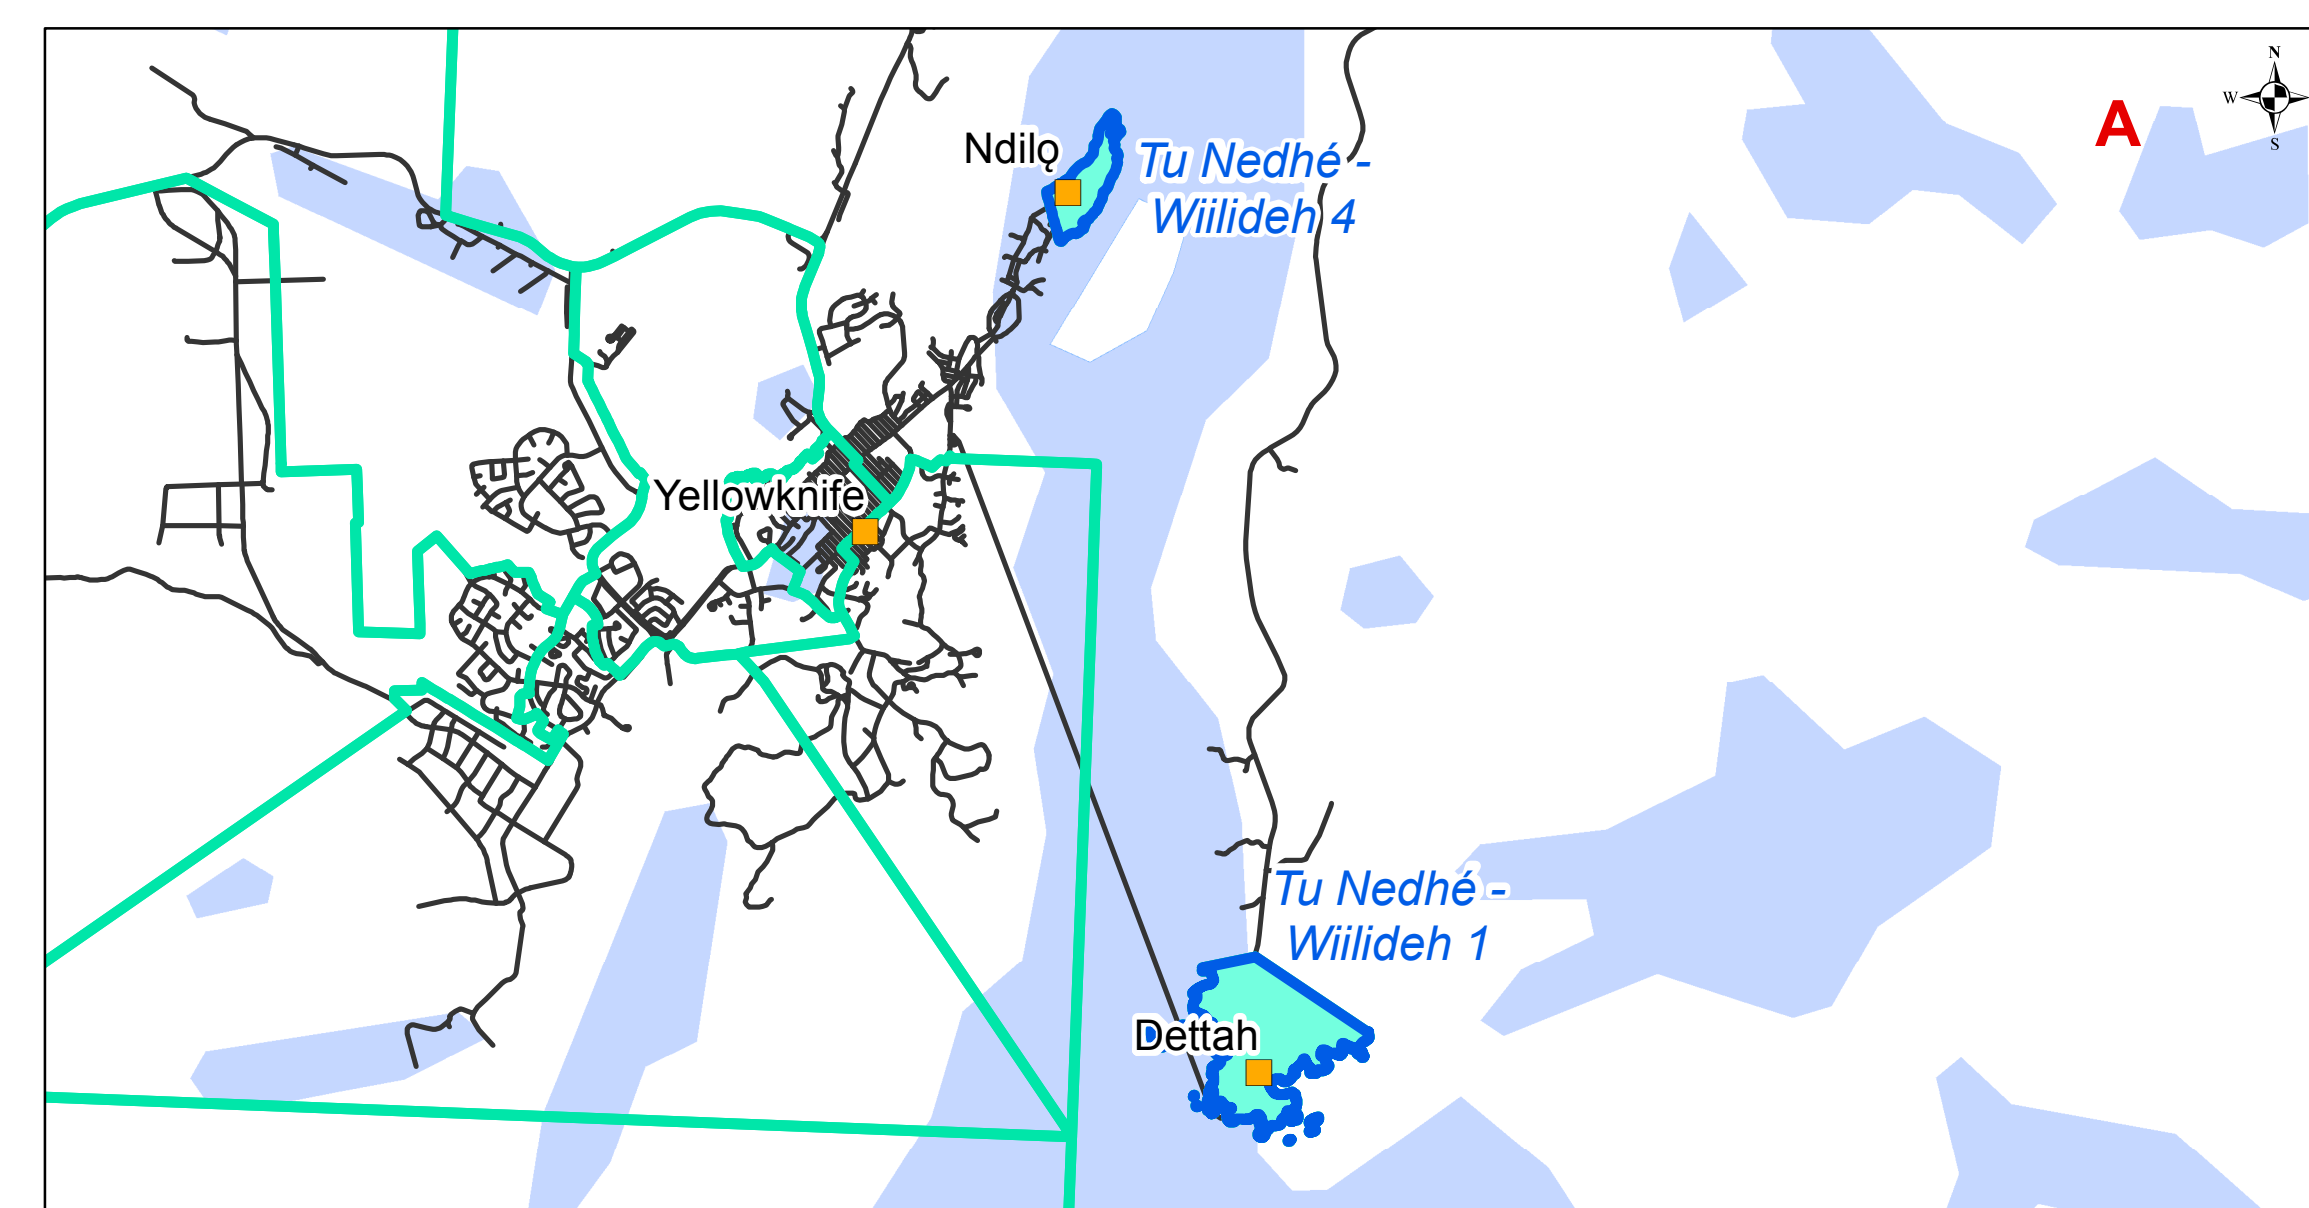

Fort Resolution

Electoral District of  
Tu Nedhé - Wiilideh  
(PD Map)

Dettah

Ndilo

Dettah and Ndilo

Lutselk'e