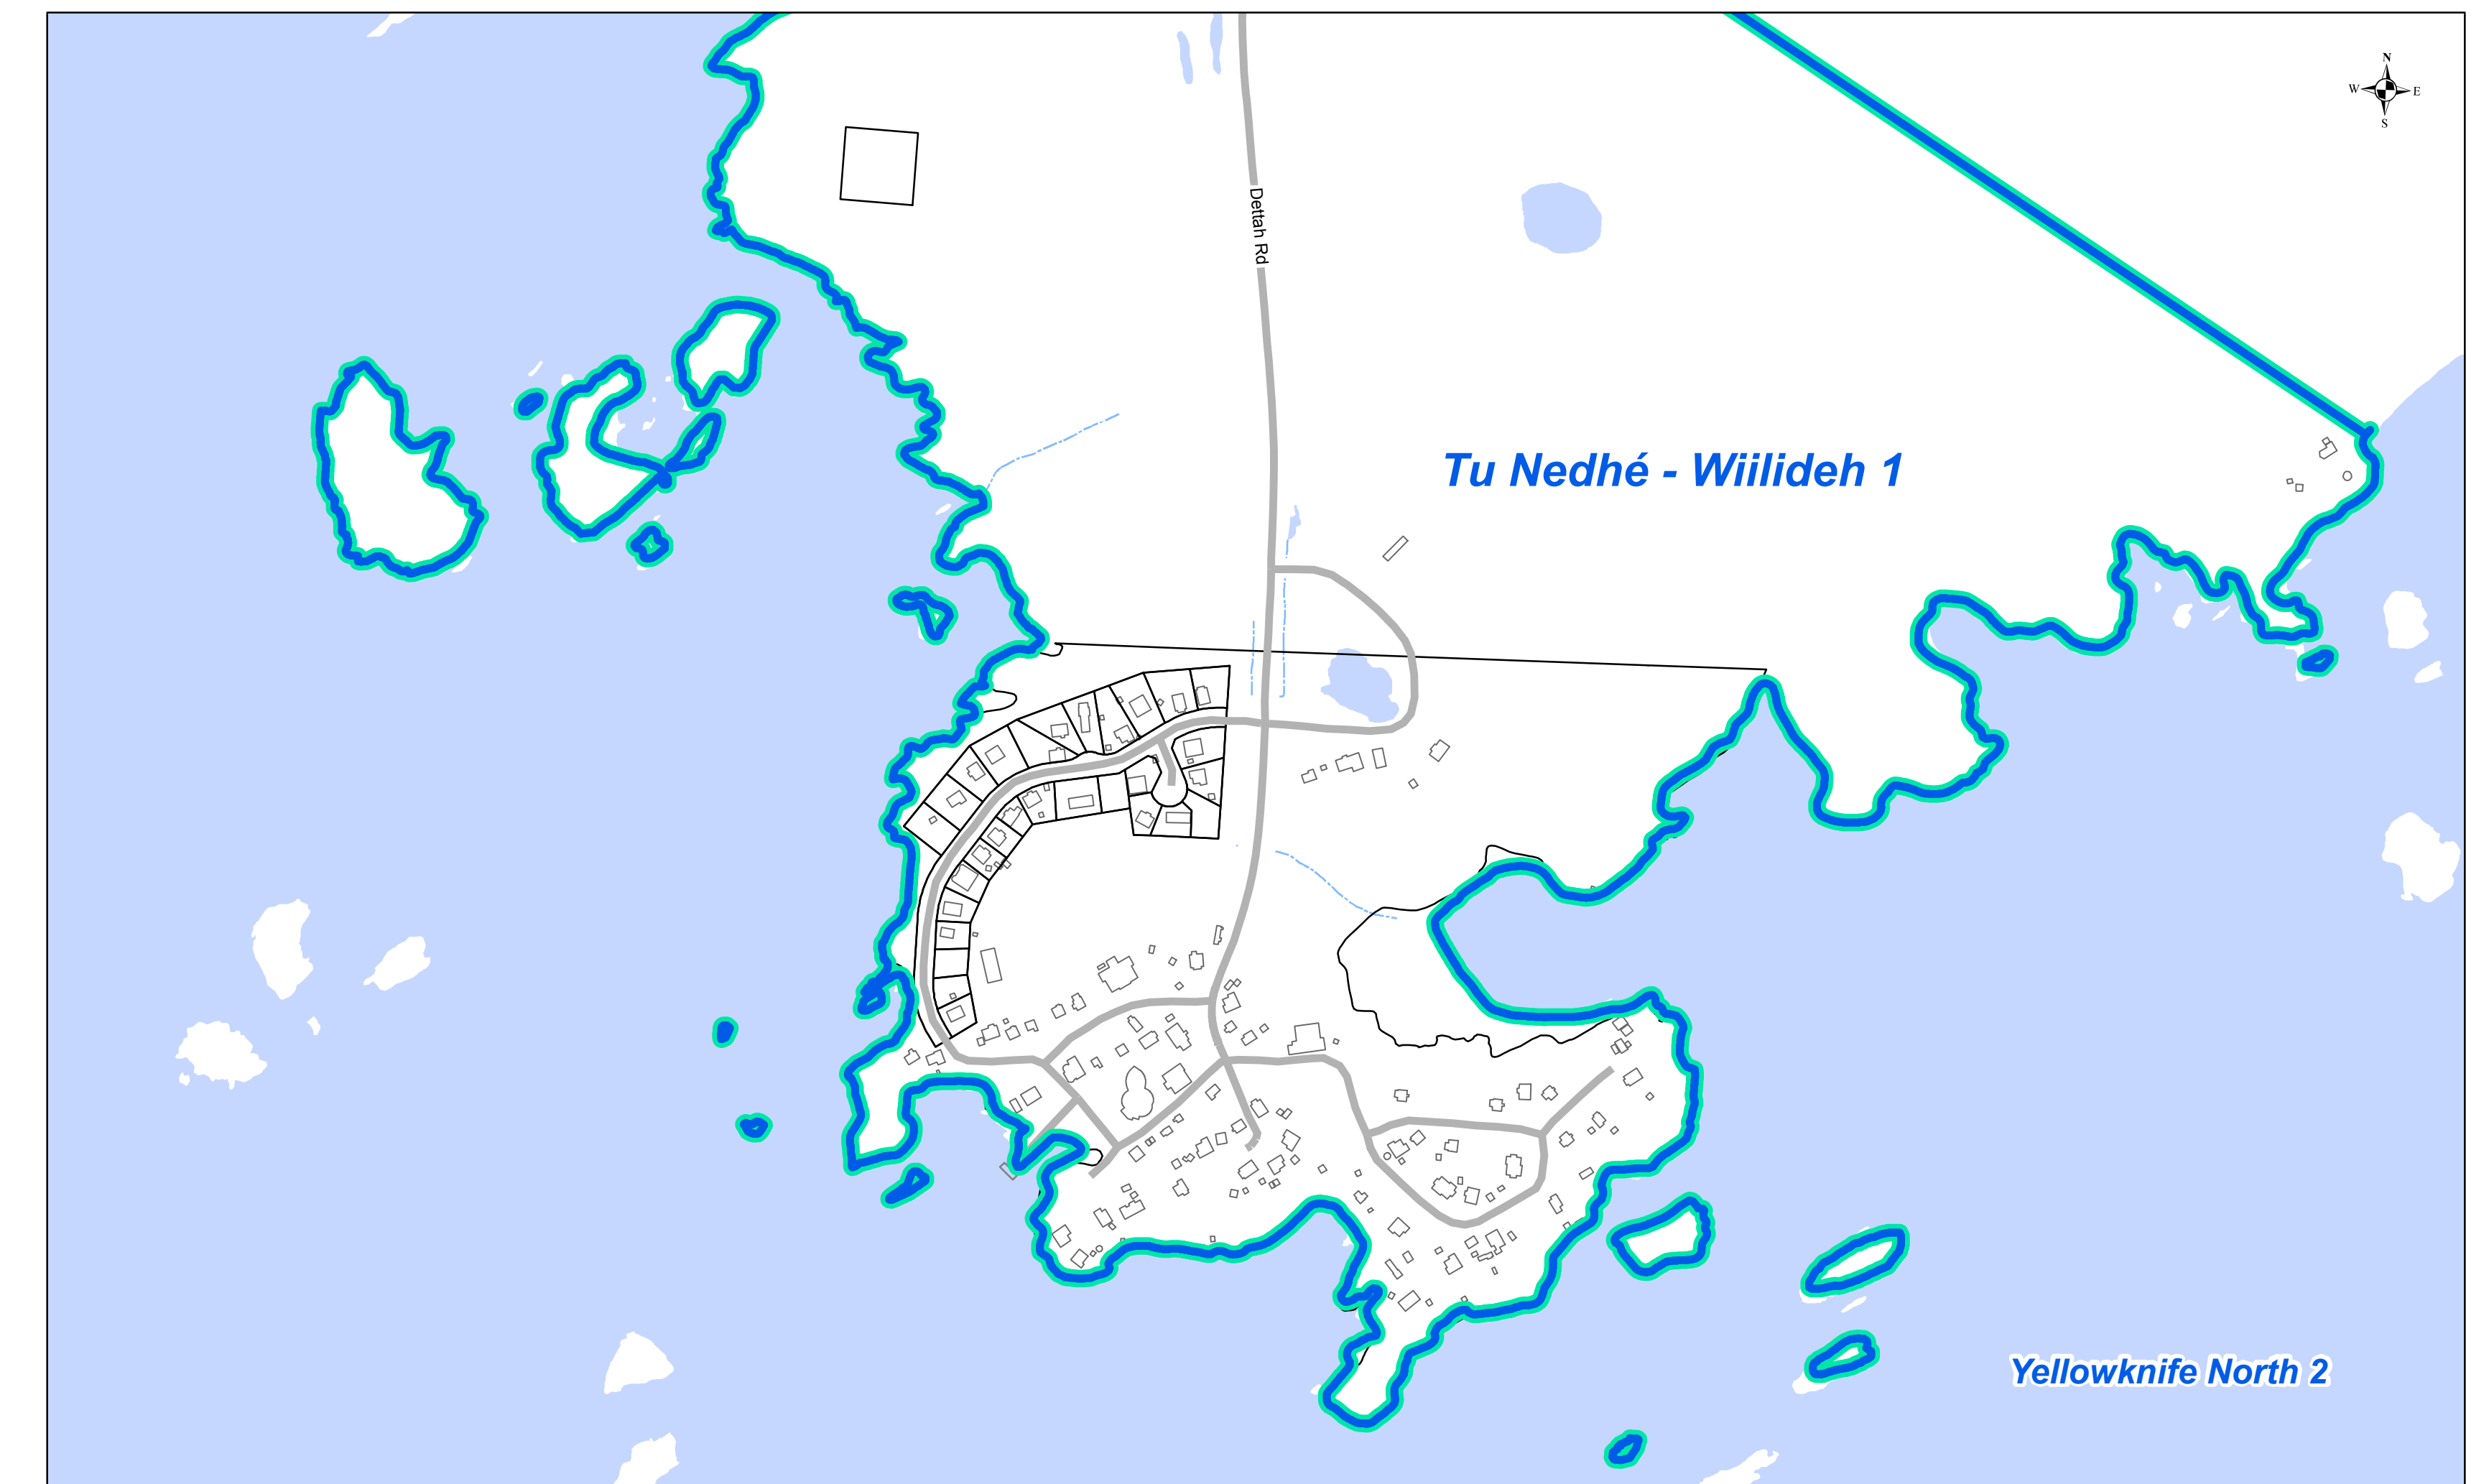

Fort Resolution

Electoral District of  
Tu Nedhé - Wiilideh  
(PD Map)

Dettah

Ndilo

Dettah and Ndilo

Lutselk'e