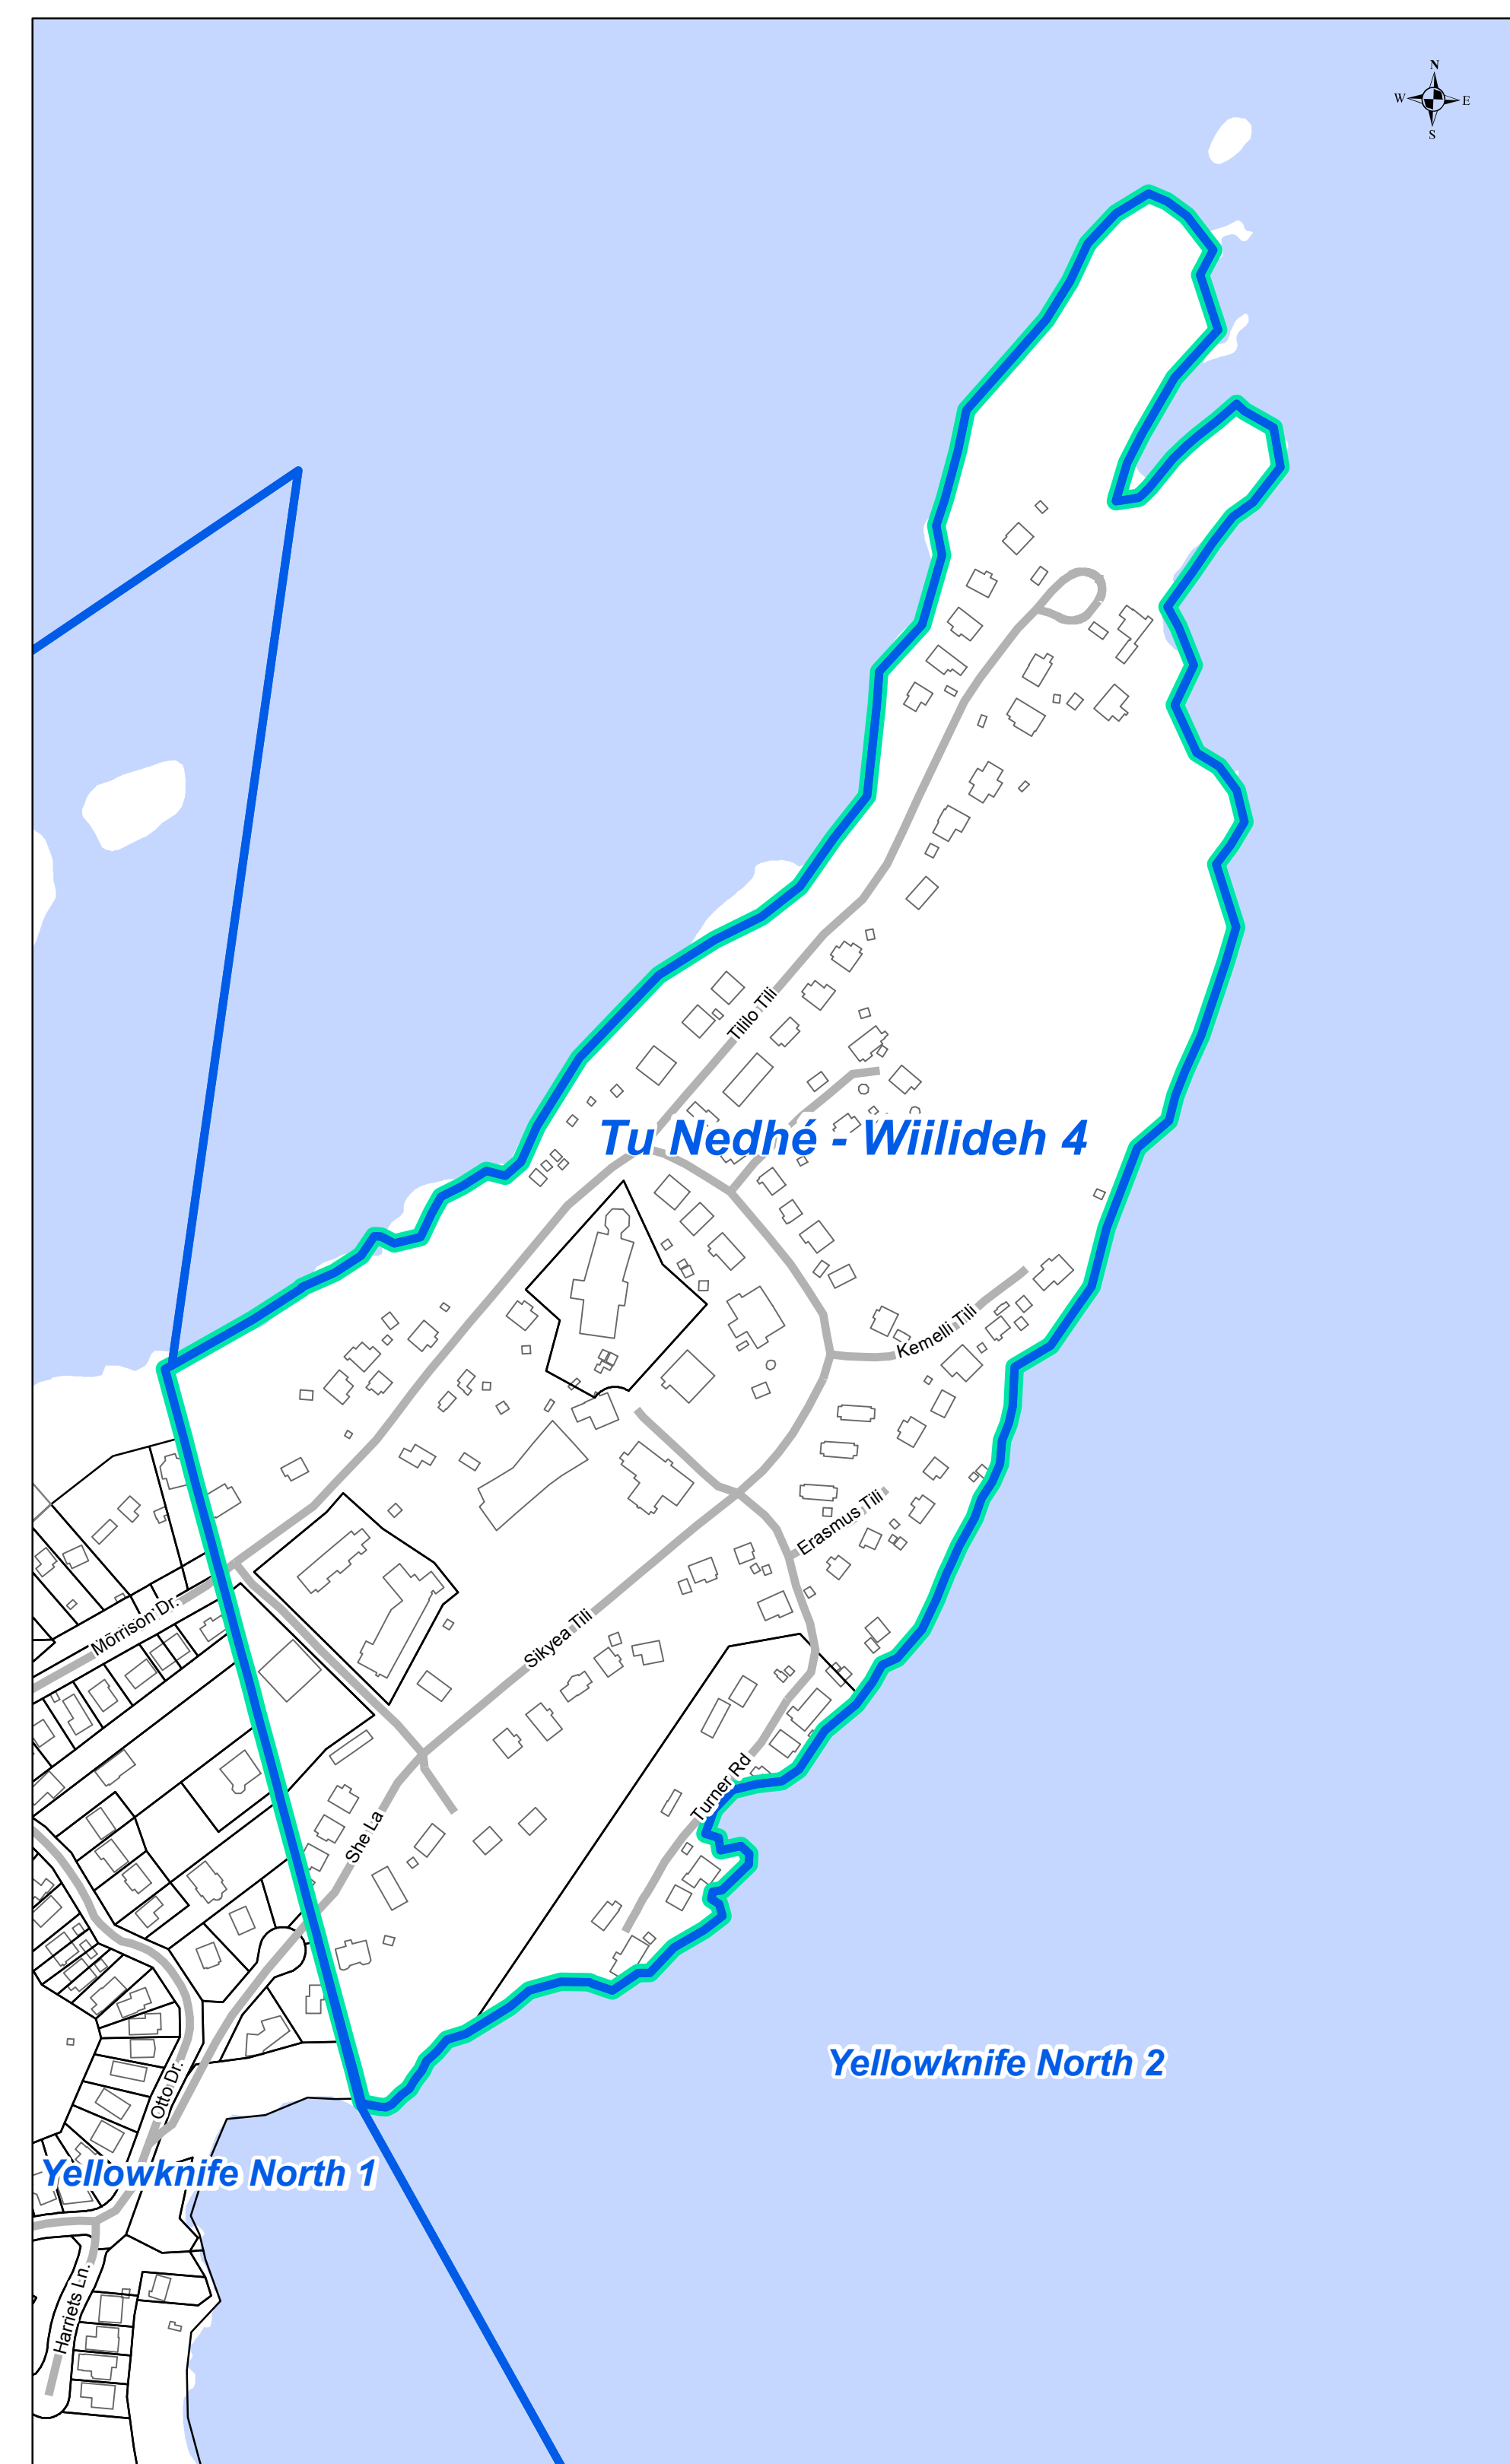

Fort Resolution

Electoral District of  
Tu Nedhé - Wiilideh  
(PD Map)

Dettah

Ndilo

Dettah and Ndilo

Lutselk'e